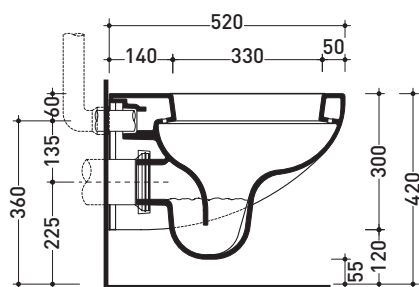

Technical accessories: Universal fixing bracket for wall hung wc/bidet (41/P)

Package dim. 52 x 36 x 36 cm | Weight 18 kg | Pz. Pallet n° 18

UNI EN 997

Dop-No997

WHILE STOCKS LAST

Flaminia does not recommend combining this toilet model with rapid-flow/flushometer systems or traditional high tanks

vista zenitale / zenital view

vista laterale / lateral view

sezione longitudinale / section

vista retro / back view

sizes in mm

CERAMIC: glossy finish

white

Please consider a 2% tolerance on indicated measurements