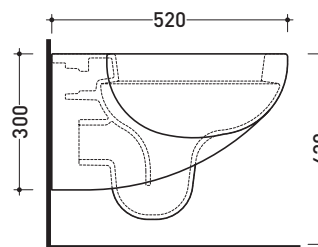

Technical accessories: Universal fixing bracket for wall hung wc/bidet (41/P)

Package dim. 52 x 36 x 36 cm | Weight 18 kg | Pz. Pallet n° 18

UNI EN 997

Dop-No997

WHILE STOCKS LAST

Flaminia does not recommend combining this toilet model with rapid-flow/flushometer systems or traditional high tanks

vista zenitale / zenital view

vista laterale / lateral view

sezione longitudinale / section

vista retro / back view

sizes in mm

CERAMIC: glossy finish

white

Please consider a 2% tolerance on indicated measurements