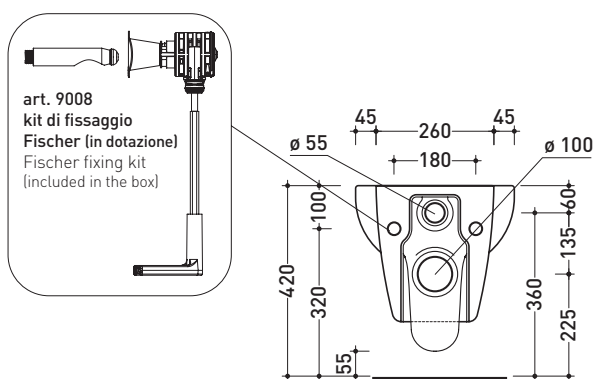

Technical accessories: Universal fixing bracket for wall hung wc/bidet (41/P)

Package dim. 52 x 36 x 36 cm | Weight 18 kg | Pz. Pallet n° 18

UNI EN 997

Dop-No997

WHILE STOCKS LAST

Flaminia does not recommend combining this toilet model with rapid-flow/flushometer systems or traditional high tanks

vista zenitale / zenital view

vista laterale / lateral view

sezione longitudinale / section

vista retro / back view

sizes in mm

CERAMIC: glossy finish

white

Please consider a 2% tolerance on indicated measurements