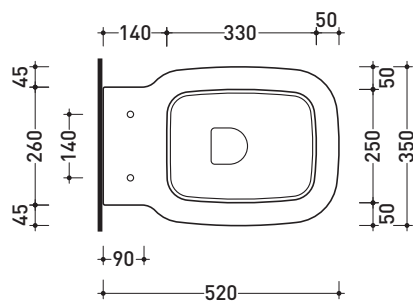

Technical accessories: Universal fixing bracket for wall hung wc/bidet (41/P)

Package dim. 52 x 36 x 36 cm | Weight 18 kg | Pz. Pallet n° 18

UNI EN 997

Dop-No997

WHILE STOCKS LAST

Flaminia does not recommend combining this toilet model with rapid-flow/flushometer systems or traditional high tanks

vista zenitale / zenital view

vista laterale / lateral view

sezione longitudinale / section

vista retro / back view

sizes in mm

CERAMIC: glossy finish

white

Please consider a 2% tolerance on indicated measurements