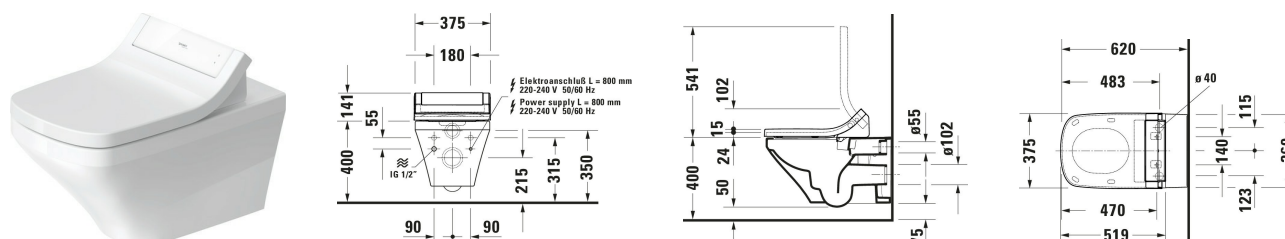

DuraStyle Toilet wall-mounted for shower toilet seat #
254259..00 / 254259..00

| < 376 mm > |

| Toilet wall-mounted for shower toilet seat | Dimension | Weight | Order number |
|----------------------------------------------------------------------------------------------------------------------------------------------------------------------------------------------------------------------------------------------------------------------------------------------------------------------------------------------------------------------------------------------------------------------------------------------------------------------------------------------------------------------------------------------------------------------|--------------|-----------|--------------|
| <p>Flush water quantity: 4,5/3 l, Washdown model, Flushing rim: Rimless, Outlet drain horizontal, Incl. invisible fixation, Incl. connecting set for SensoWash, Unified Water Label (UWL) Class: 1</p> | | | |
| Colors | | | |
| 00 White Alpin 20 HygieneGlaze (an antibacterial ceramic glaze that provides almost indefinite effectiveness) | | | |
| Variant | | | |
| <p>♣ White High Gloss, Flush water quantity: 4,5 l</p> | | 28.300 kg | 254259..00 |
| <p>♣ White High Gloss, HygieneGlaze, Flush water quantity: 4,5 l</p> | | 28.300 kg | 254259..00 |
| <p>Sanitary ceramics with the special WonderGliss surface finish will remain clean and attractive-looking for a long time to come. When ordering WonderGliss please add a "1" as eleventh digit to the model number.</p> | | | |
| Accessory | | | |
| Pre-installation set | 135 x 105 mm | 0.43 kg | 005072 |
| Noise reduction set | 420 x 390 mm | 0.2 kg | 005090 |
| Vario Connector Set | 260 x 220 mm | 0.385 kg | 100730 |
| Vario Connector Set | 220 x 260 mm | 0.45 kg | 100692 |
| Vario Connector Set | 220 x 260 mm | 0.7 kg | 100691 |
| Suitable products | | | |
| <p>Shower toilet seat Suitable for series DuraStyle, White, Automatic close, Seat material type: Duroplast, Lid material type: Duroplast, Adjustable shower jet position level: 5 Steps, Controllable spray jet intensity steps: 3 Steps, Controllable spray jet temperature steps: 4 Steps, Adjustable shower jet position level: 5 Steps, Rearwash, Ladywash, Pulsing shower spray: Oscillating, Remote control, Controller, Self-cleaning shower nozzle/shower head, Decalcification function, Holiday mode, Night light, Protection type: IPX4, 375 x 540 mm</p> | 375 x 540 mm | | 611200 |