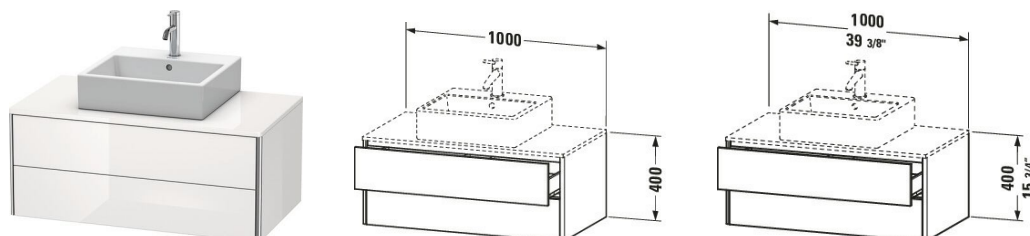

XSquare Console vanity unit wall-mounted # XS4911 / XS4911 / XS4911 / XS4911 / XS4911 / XS4911 ...

|< 1000 mm >|

Console vanity unit wall-mounted	Dimension	Weight	Order number
Number of drawers: 2, Incl. console: No, Without handle, Siphon cut-out: Yes, Siphon cover: Yes, Soft self-closing automatic with damping, Tip-on fitting, Profile: Chrome, High Gloss, Aluminum, Interior system Optional			
Colors			
M07 Concrete Grey Matt Decor M16 Black Oak M18 White Matt Decor M22 White High Gloss Decor M36 White Satin Matt Lacquer M38 Dolomiti Grey High Gloss Lacquer M39 Nordic White Satin Matt Lacquer M40 Black High Gloss Lacquer M43 Basalt Matt Decor M49 Graphite Matt Decor M60 Taupe Satin Matt Lacquer M75 Linen Decor M80 Graphite Super Matt M83 Taupe Super Matt M84 White Super Matt M85 White High Gloss Lacquer M89 Flannel Grey High Gloss Lacquer M90 Flannel Grey Satin Matt Lacquer M91 Taupe Matt Decor M92 Stone Grey Satin Matt Lacquer M98 Night Blue Satin Matt Lacquer			
Variant			
Concrete grey Matt, Decor		39.000 kg	XS4911
Black oak Matt, Decor		39.000 kg	XS4911
White Matt, Decor		39.000 kg	XS4911
White High Gloss, Decor		39.000 kg	XS4911
White Satin Matt, Lacquer		39.000 kg	XS4911
Dolomite Gray High Gloss, Lacquer		39.000 kg	XS4911
Nordic white Satin Matt, Lacquer		39.000 kg	XS4911
Black High Gloss, Lacquer		39.000 kg	XS4911
Basalte Matt, Decor		39.000 kg	XS4911
Graphite Matt, Decor		39.000 kg	XS4911
taupe Satin Matt, Lacquer		39.000 kg	XS4911
Linen Matt, Decor		39.000 kg	XS4911
Graphite Super Matt, Decor		39.000 kg	XS4911
taupe Super Matt, Decor		39.000 kg	XS4911
White Super Matt, Decor		39.000 kg	XS4911
White High Gloss, Lacquer		39.000 kg	XS4911