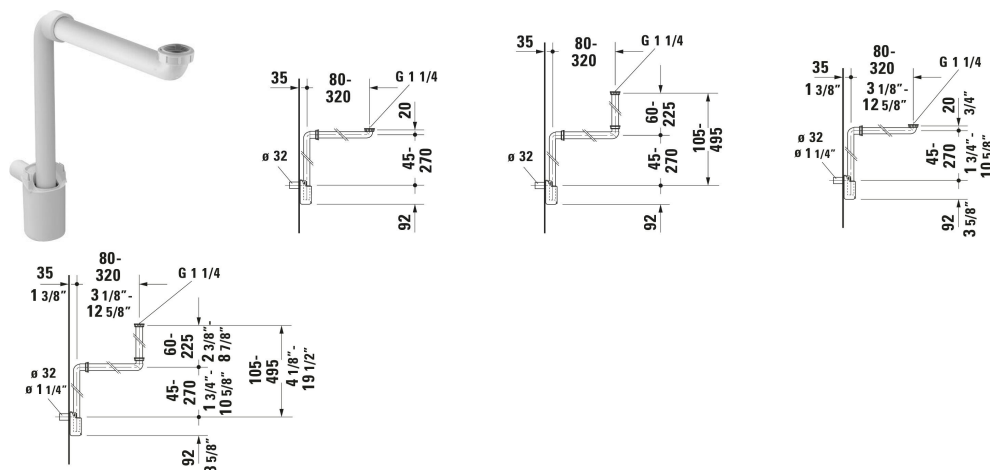

**Universal Space-saving siphon # 0050760000**

| &lt; 360 mm &gt; |

Space-saving siphon	Dimension	Weight	Order number
White, Connection dimensions: 1 1/4"			
<b>Colors</b>			
00 White Alpin			
<b>Variant</b>			
		0.372 kg	0050760000
<b>Accessory</b>			
Vanity unit wall-mounted Number of pull-out compartments: 1, Handle Silver, Soft self-closing automatic with damping, Lay-in compartment Optional, Necessary articles: Washbasin Vero # 045470	650 x 440 mm	19 kg	KT6684
Vanity unit wall-mounted Number of pull-out compartments: 1, Handle Silver, Soft self-closing automatic with damping, Lay-in compartment Optional, Necessary articles: Double washbasin D-Code # 034812	1150 x 455 mm	24 kg	KT6669
Vanity unit wall-mounted Number of pull-out compartments: 1, Handle Silver, Soft self-closing automatic with damping, Lay-in compartment Optional, Necessary articles: Washbasin D-Code # 034265	600 x 455 mm	19 kg	KT6670
Vanity unit wall-mounted Number of drawers: 2, Without handle, Siphon cut-out: Yes, Siphon cover: Yes, Soft self-closing automatic with damping, Tip-on fitting, Interior system Optional, Necessary articles: Washbasin Soleil by Starck # 237780	784 x 470 mm	29.5 kg	XS4399
Vanity unit wall-mounted Number of drawers: 2, Without handle, Siphon cut-out: Yes, Siphon cover: Yes, Soft self-closing automatic with damping, Tip-on fitting, Interior system Optional, Necessary articles: Washbasin Soleil by Starck # 237760	584 x 470 mm	23 kg	XS4378