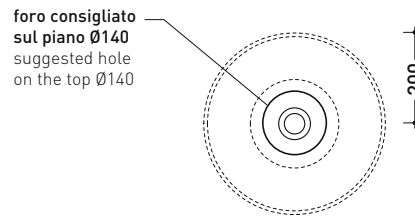

AP40A App 40

Countertop basin 40 cm

• without overflow • without tap ledge

Complements: **FORTY6 shelf (F6BL)**
Furniture CUBIKA - depth. 37 / 50 cm
Furniture DENVER
Filo 60 / 75 structure (FI60SV - FI75SV - FI75SC)
Line taps basin: ONE - NOKÉ - SI - FOLD - X1 - STIL
Line accessories: TWO - HOOP - FOLD

Package dim.

Weight **7 kg**

Pz. Pallet n° **42**

UNI EN 14688 - CL00 Dop-No14688

vista zenitale / zenital view

vista zenitale / zenital view

vista frontale / frontal view

sezione longitudinale / section

sizes in mm

Please consider a 2% tolerance on indicated measurements