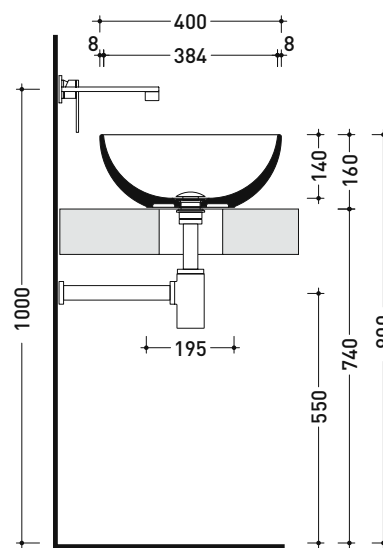

AP40A App 40

Countertop basin 40 cm

• without overflow • without tap ledge

Complements: **FORTY6 shelf (F6BL)**
Furniture CUBIKA - depth. 37 / 50 cm
Furniture DENVER
Filo 60 / 75 structure (FI60SV - FI75SV - FI75SC)
Line taps basin: ONE - NOKÉ - SI - FOLD - X1 - STIL
Line accessories: TWO - HOOP - FOLD

Package dim.

Weight **7 kg**

Pz. Pallet n° **42**

UNI EN 14688 - CL00 Dop-No14688

vista zenitale / zenital view

vista zenitale / zenital view

vista frontale / frontal view

sezione longitudinale / section

sizes in mm

Please consider a 2% tolerance on indicated measurements