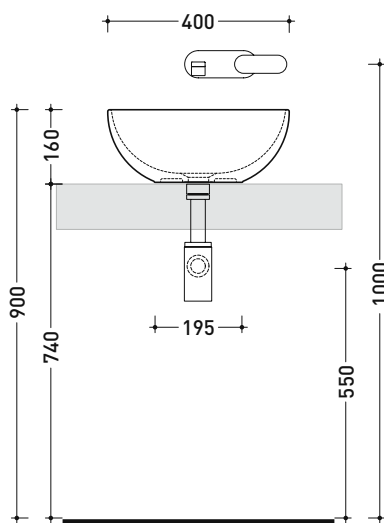

AP40A App 40

Countertop basin 40 cm

• without overflow • without tap ledge

Complements: **FORTY6 shelf (F6BL)**
Furniture CUBIKA - depth. 37 / 50 cm
Furniture DENVER
Filo 60 / 75 structure (FI60SV - FI75SV - FI75SC)
Line taps basin: ONE - NOKÉ - SI - FOLD - X1 - STIL
Line accessories: TWO - HOOP - FOLD

Package dim.

Weight **7 kg**

Pz. Pallet n° **42**

UNI EN 14688 - CL00 Dop-No14688

vista zenitale / zenital view

vista zenitale / zenital view

vista frontale / frontal view

sezione longitudinale / section

sizes in mm

Please consider a 2% tolerance on indicated measurements