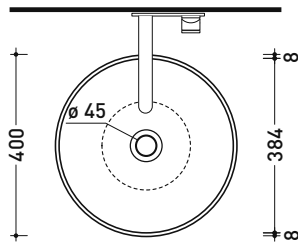

AP40A App 40

Countertop basin 40 cm

• without overflow • without tap ledge

Complements: **FORTY6 shelf (F6BL)**
Furniture CUBIKA - depth. 37 / 50 cm
Furniture DENVER
Filo 60 / 75 structure (FI60SV - FI75SV - FI75SC)
Line taps basin: ONE - NOKÉ - SI - FOLD - X1 - STIL
Line accessories: TWO - HOOP - FOLD

Package dim.

Weight **7 kg**

Pz. Pallet n° **42**

UNI EN 14688 - CL00 Dop-No14688

vista zenitale / zenital view

vista zenitale / zenital view

vista frontale / frontal view

sezione longitudinale / section

sizes in mm

Please consider a 2% tolerance on indicated measurements