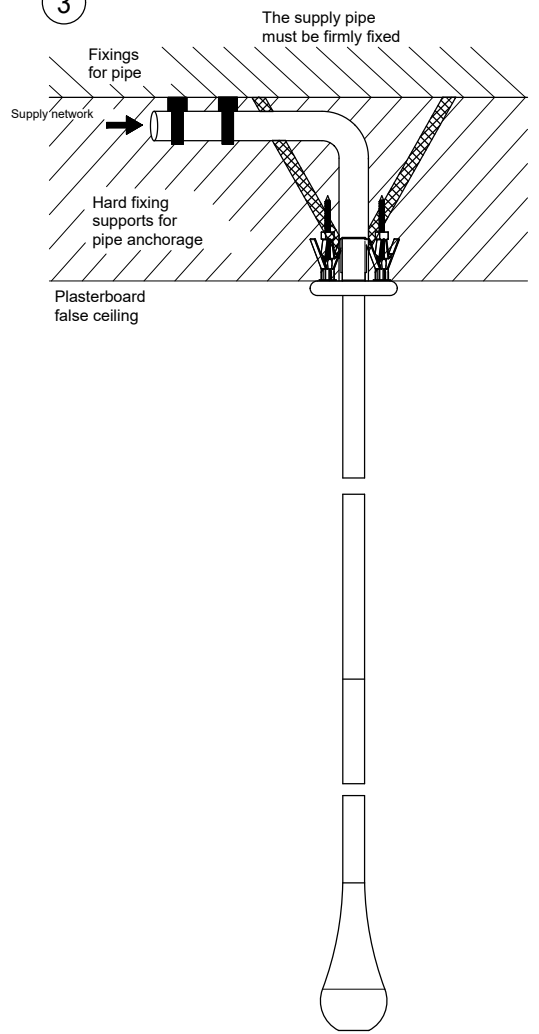

1

ATTENTION: Don't damage the supply pipe during drilling for fixing plugs

The supply pipe must be firmly fixed

2

The supply pipe must be firmly fixed

3

The supply pipe must be firmly fixed

ATTENTION: In the second and third case hard fixing supports are not provided in the box but they need to be realized by the installer during the installation phase

GOCCIA 33799

BOCCA DA SOFFITTO CON LUNGHEZZA PERSONALIZZABILE

Formato

A4

Dis.: GPF337990000G000

Gessi S.p.A. Parco Gessi, 13037 Serravalle Sesia (Vercelli) Italy Tel.0039 0163 454111 Fax.0039 0163 453150 www.gessi.com e-mail:gessi@gessi.it