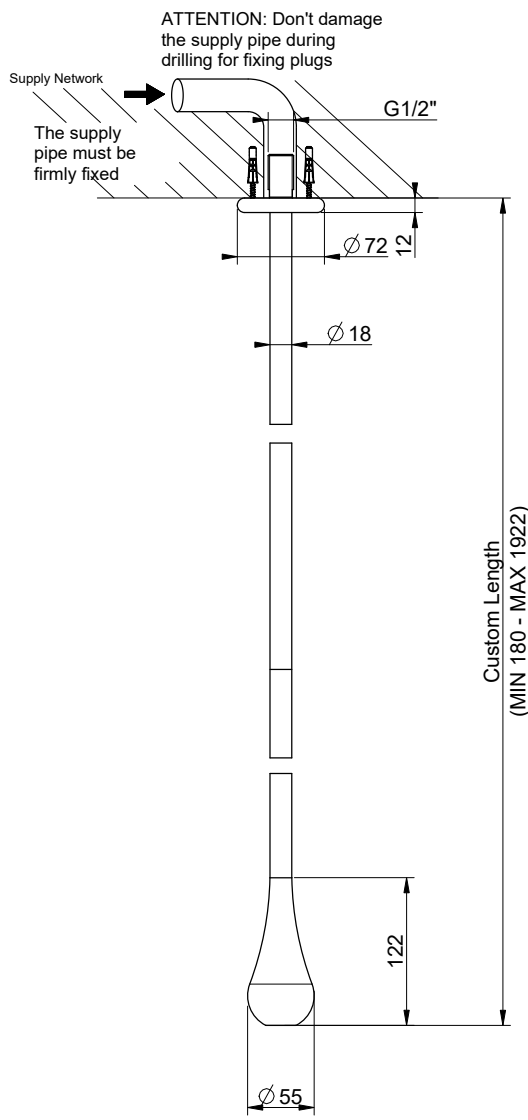

1

ATTENTION: Don't damage the supply pipe during drilling for fixing plugs

The supply pipe must be firmly fixed

2

The supply pipe must be firmly fixed

3

The supply pipe must be firmly fixed

ATTENTION: In the second and third case hard fixing supports are not provided in the box but they need to be realized by the installer during the installation phase

GOCCIA 33799

BOCCA DA SOFFITTO CON LUNGHEZZA PERSONALIZZABILE

Formato

A4

Dis.: GPF337990000G000

Gessi S.p.A. Parco Gessi, 13037 Serravalle Sesia (Vercelli) Italy Tel.0039 0163 454111 Fax.0039 0163 453150 www.gessi.com e-mail:gessi@gessi.it