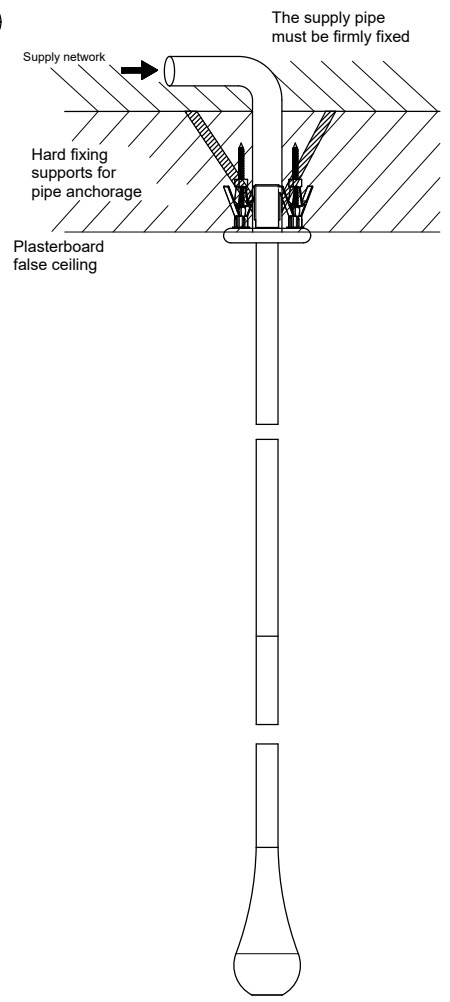

1

ATTENTION: Don't damage the supply pipe during drilling for fixing plugs

The supply pipe must be firmly fixed

2

The supply pipe must be firmly fixed

3

The supply pipe must be firmly fixed

ATTENTION: In the second and third case hard fixing supports are not provided in the box but they need to be realized by the installer during the installation phase

GOCCIA 33799

BOCCA DA SOFFITTO CON LUNGHEZZA PERSONALIZZABILE

Formato

A4

Dis.: GPF337990000G000

Gessi S.p.A. Parco Gessi, 13037 Serravalle Sesia (Vercelli) Italy Tel.0039 0163 454111 Fax.0039 0163 453150 www.gessi.com e-mail:gessi@gessi.it