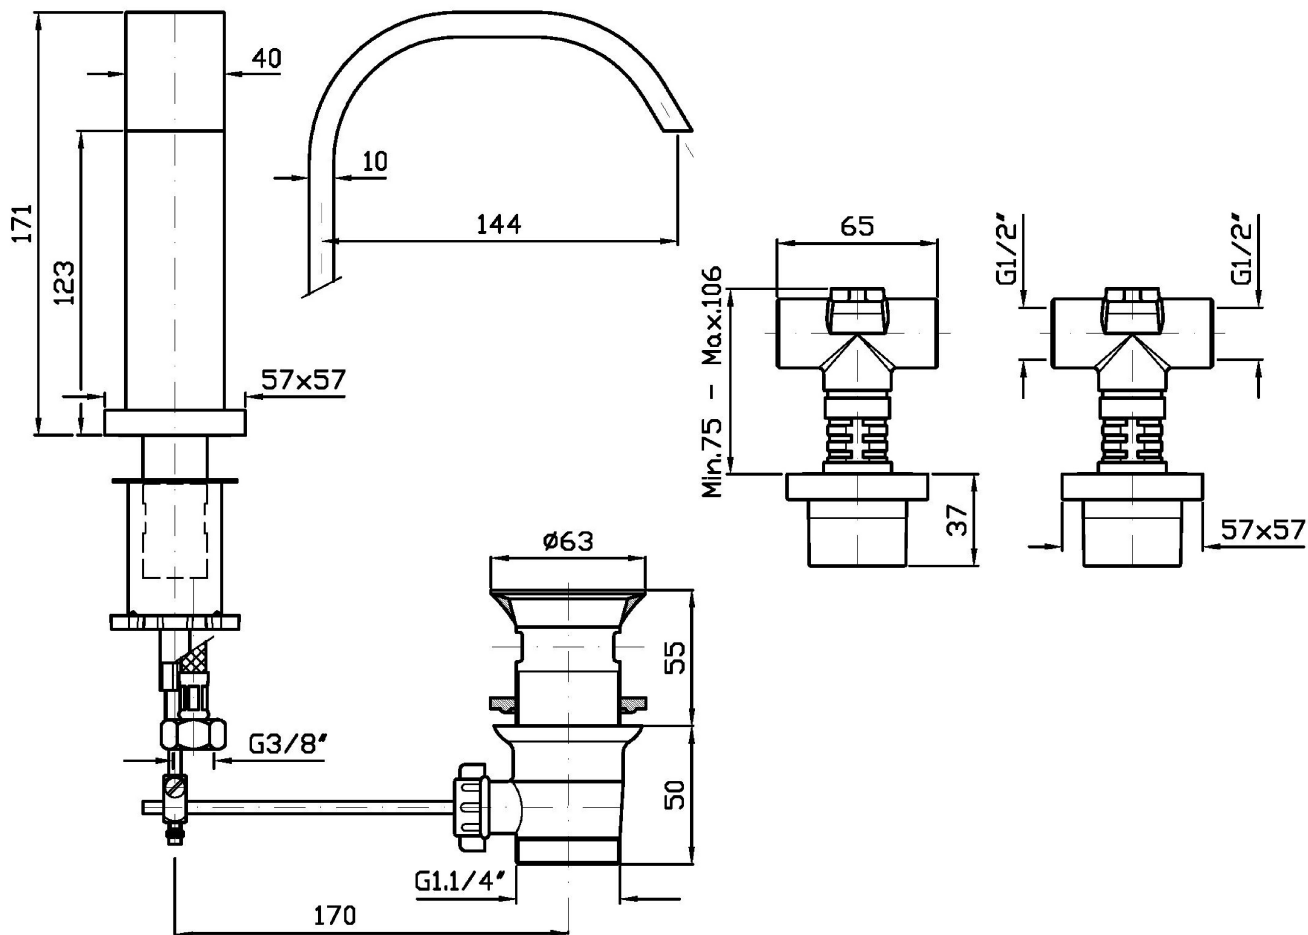

AGUABLU

ZA5741

Disegno Complessivo / Overall Drawing

Note / Notes