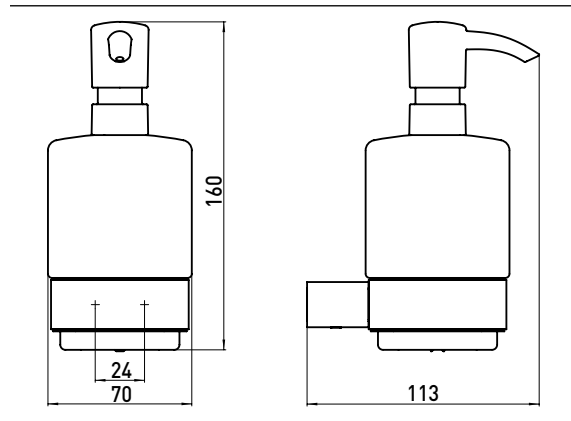

PRODUCT INFORMATION

Liquid soap dispenser, container satin crystal, pump unit plastic black

Art.No.0521 133 01

wall mounted