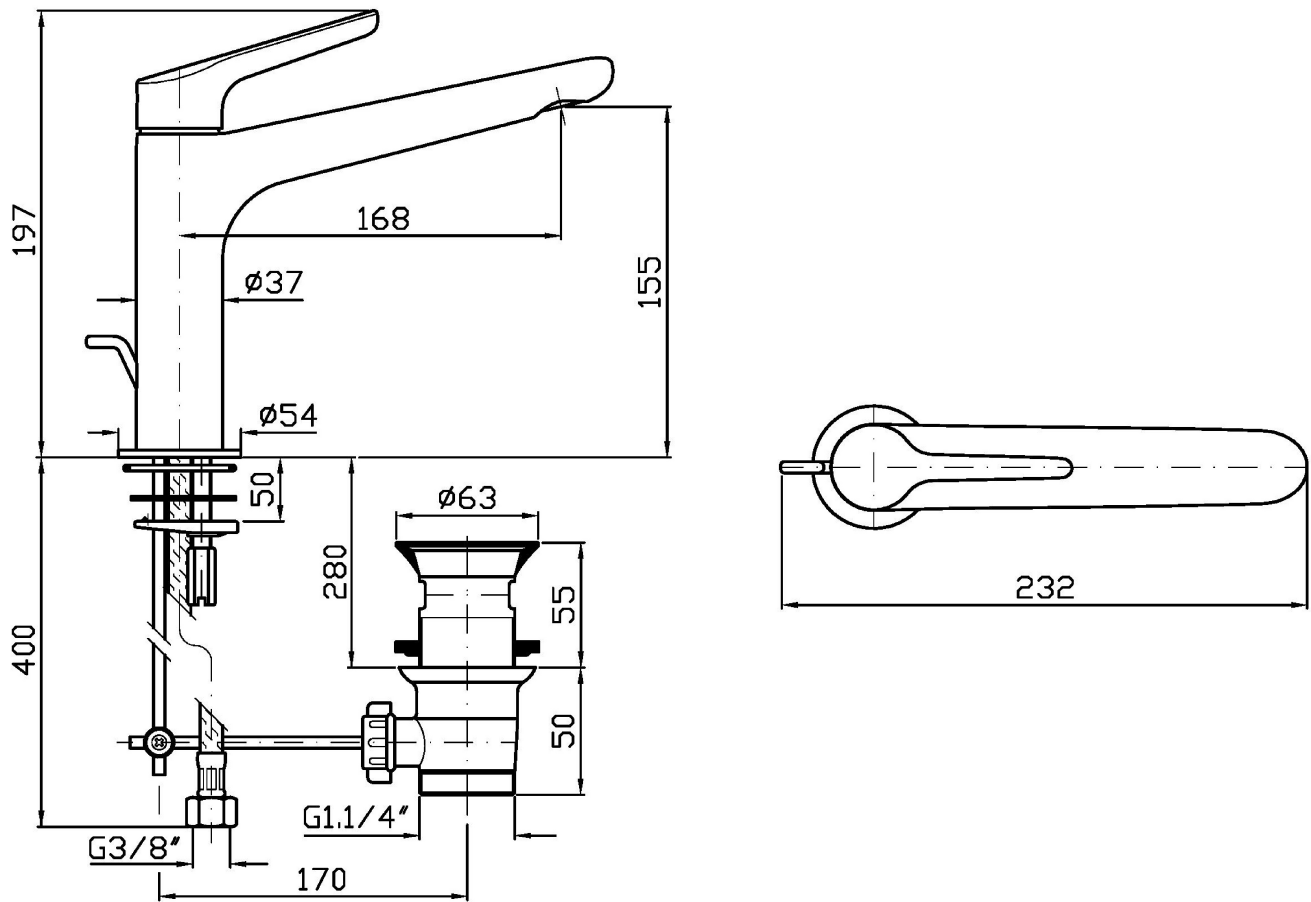

MEDAMEDA

ZMM711

Disegno Complessivo / Overall Drawing

Note / Notes