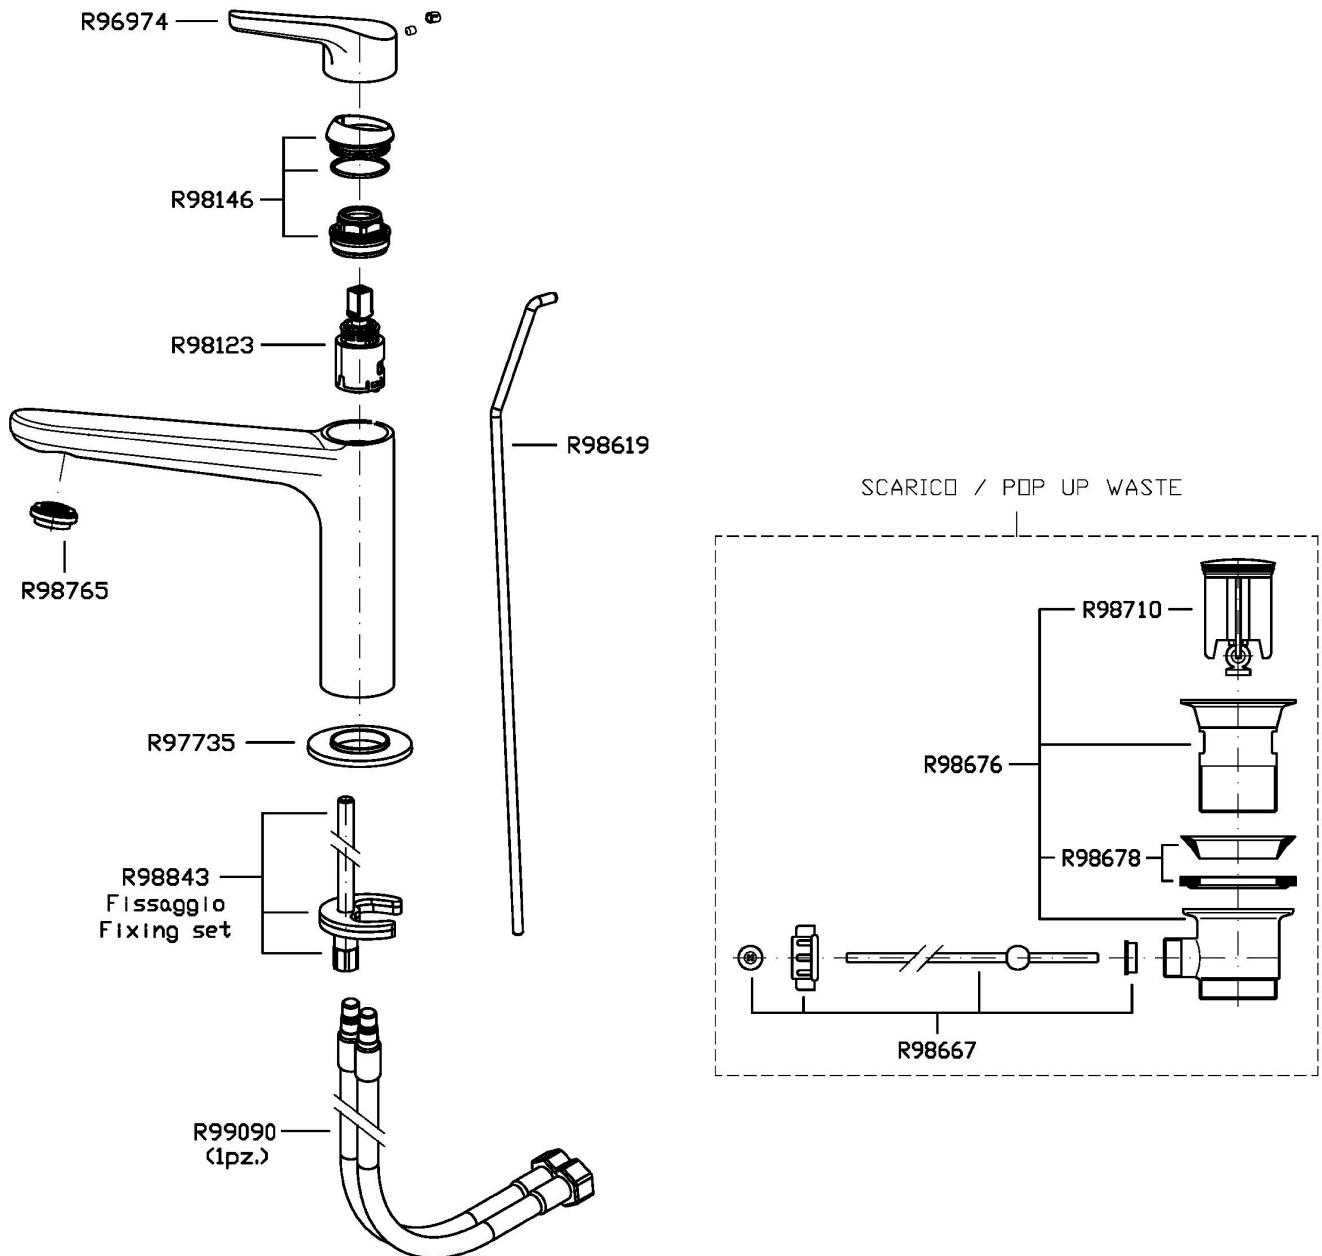

MEDAMEDA

ZMM711

Esplosi / Exploded