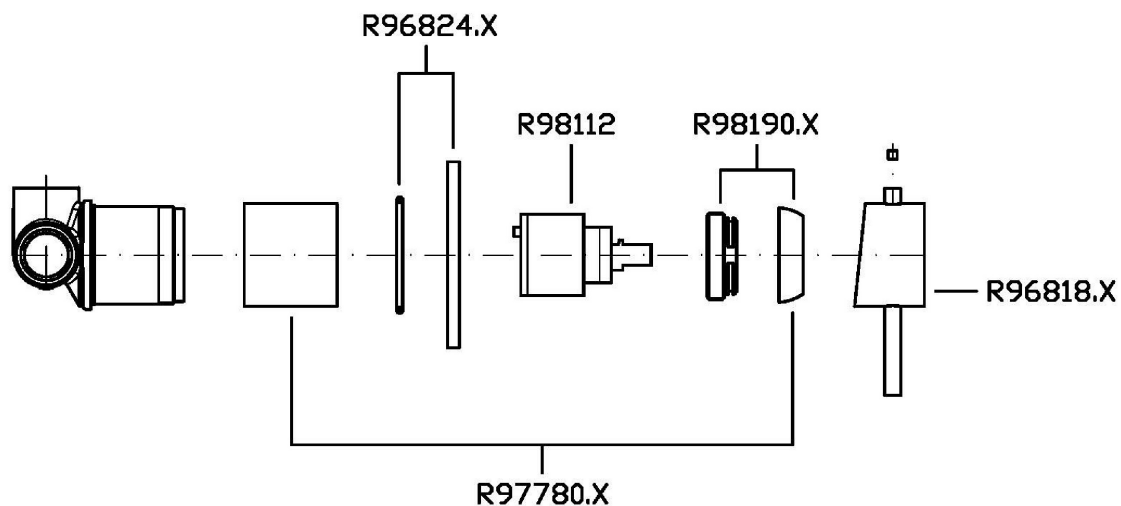

HELM

ZHE122.X

Esplosi / Exploded