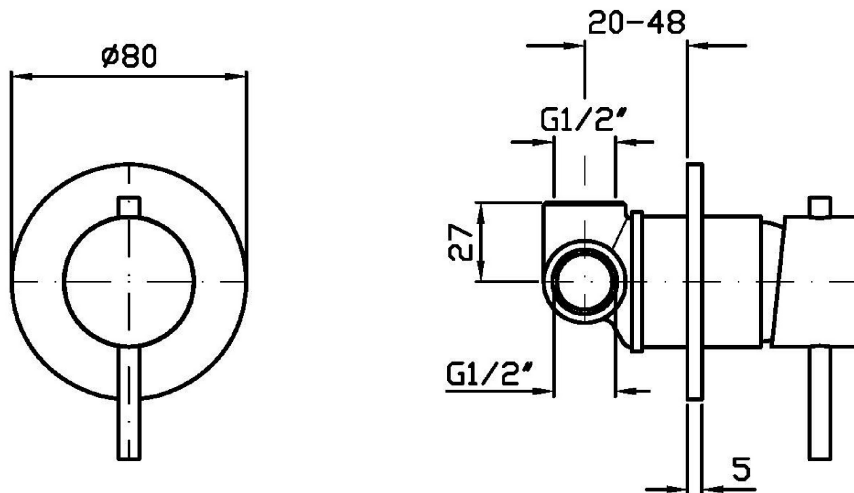

HELM

ZHE122.X

Disegno Complessivo / Overall Drawing