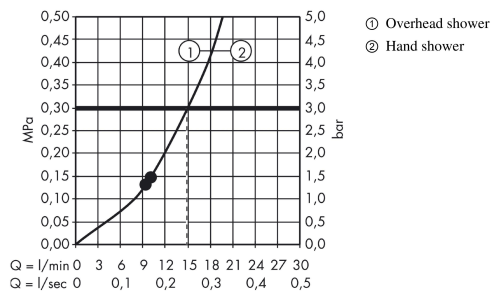

Raindance E
Showerpipe 360 1jet with thermostat
Finish: **Chrome** Article Number: **27112000**

Product image

Scale drawing

Flowchart