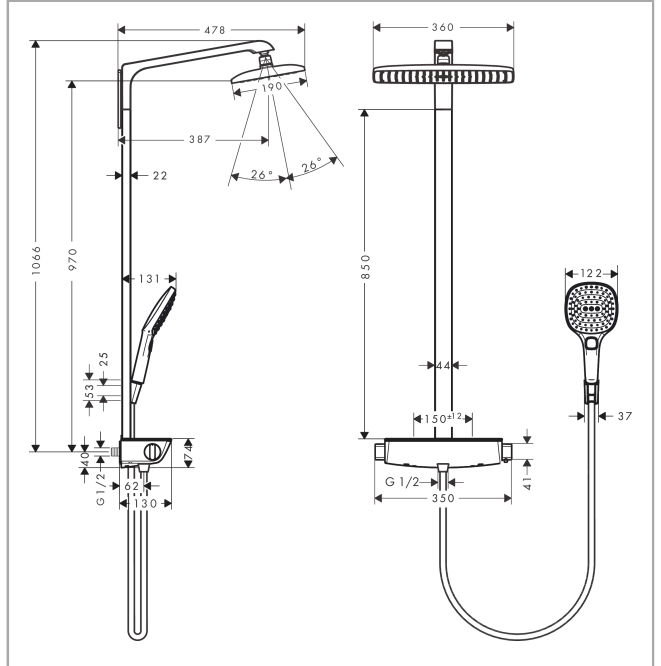

Scale drawing