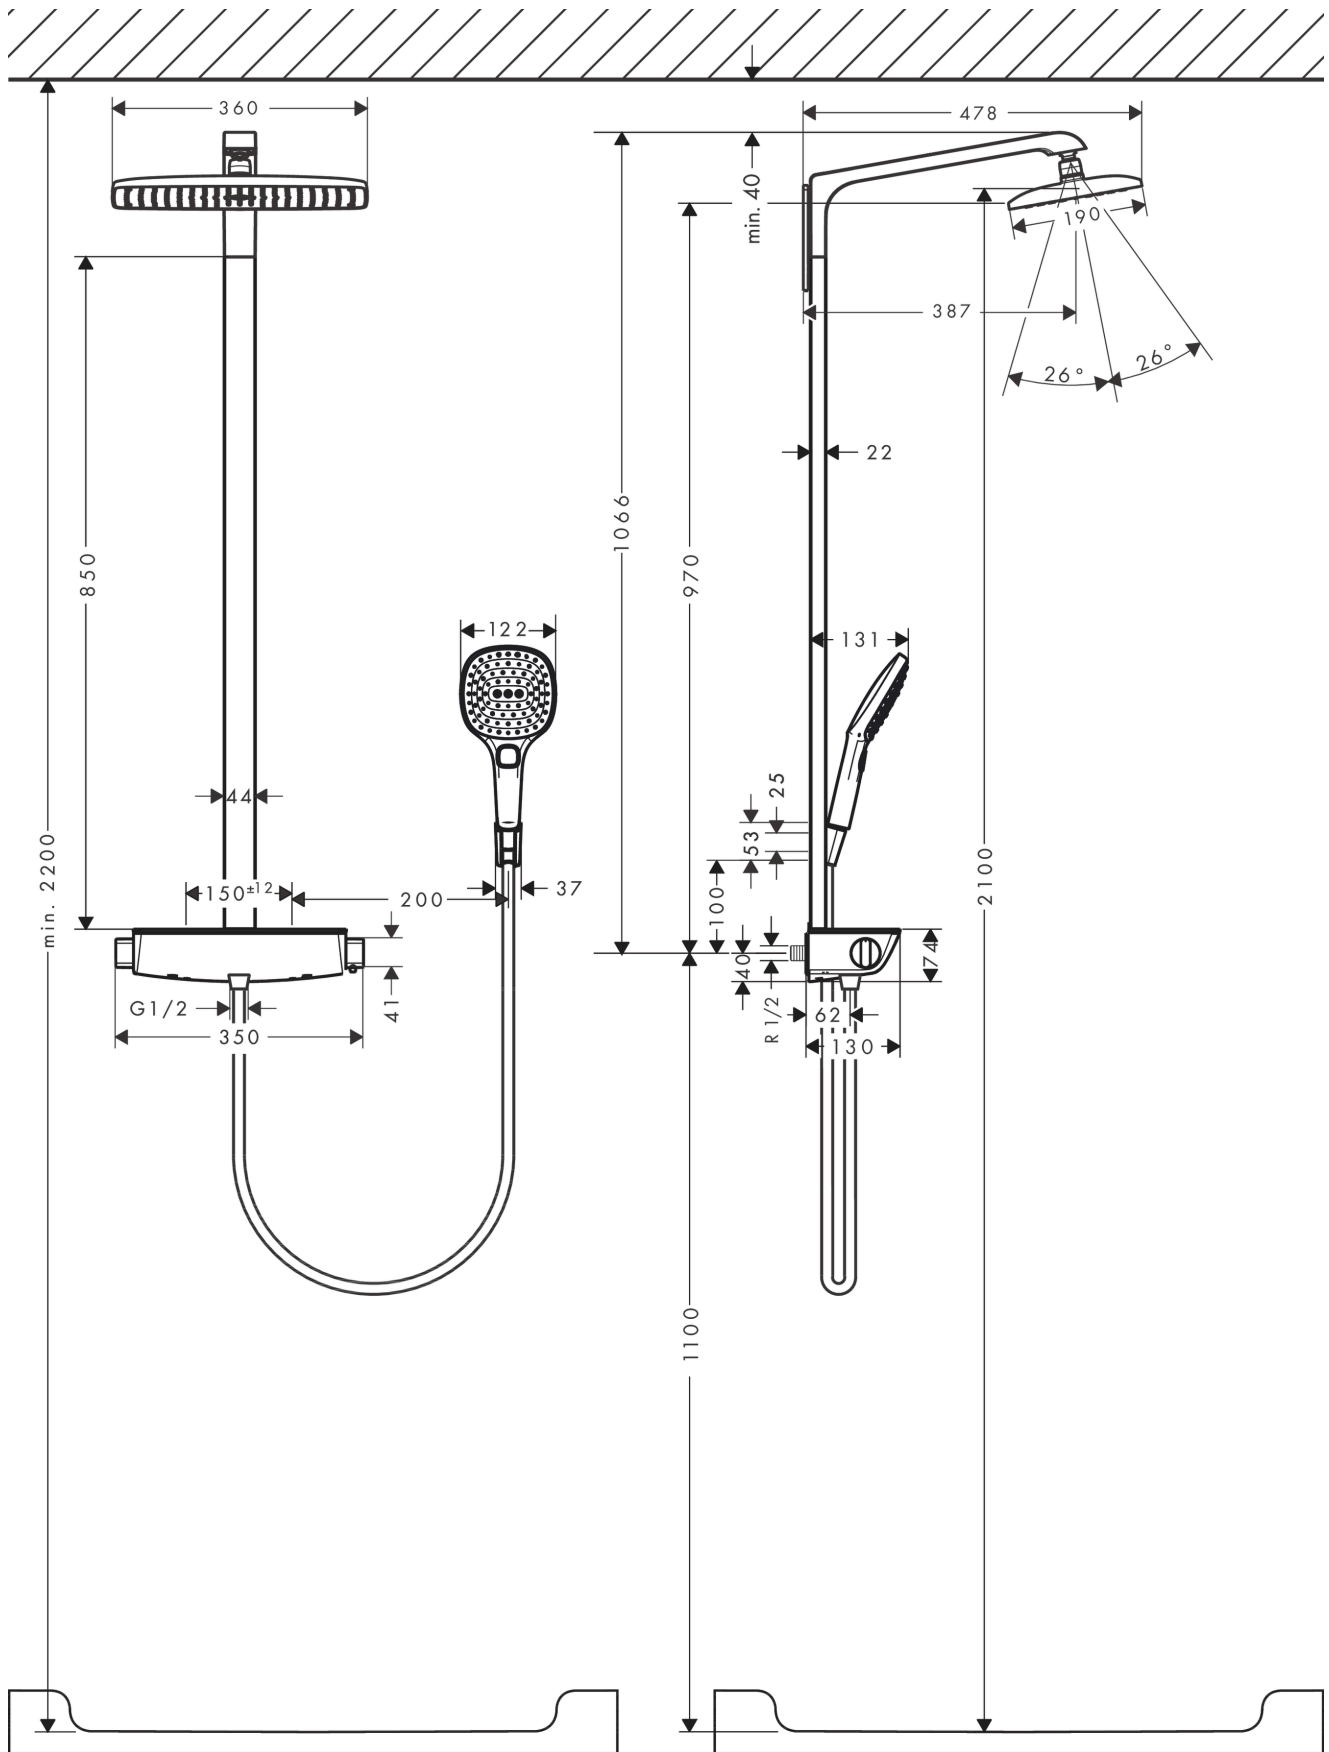

Raindance E
Showerpipe 360 1jet with thermostat
Finish: **Chrome** Article Number: **27112000**

Installation examples