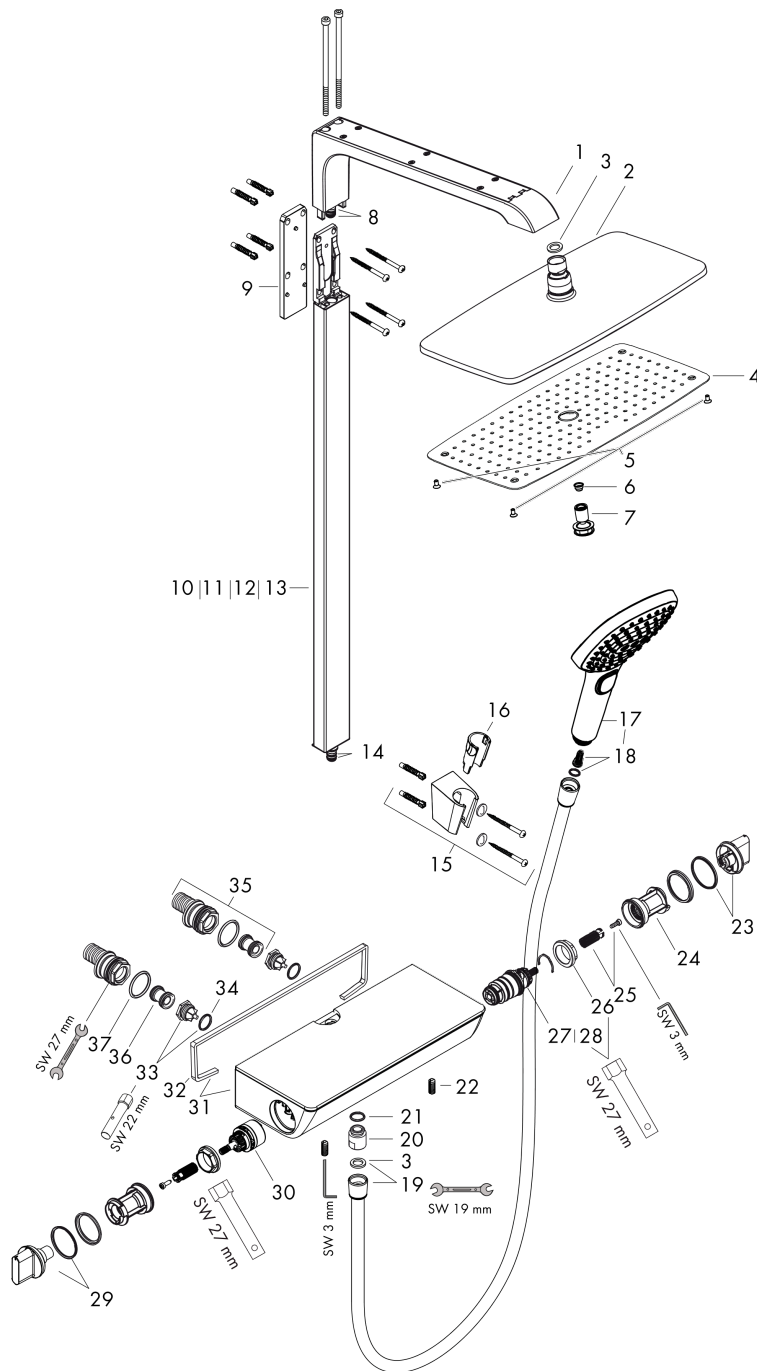

Raindance E
Showerpipe 360 1jet with thermostat
Finish: **Chrome** Article Number: **27112000**

Exploded Drawing

Year of production: >02/15

Raindance E

Showerpipe 360 1jet with thermostat

Finish: **Chrome** Article Number: **27112000**

Spare part list

Year of production: >02/15

Pos.	Description	Article Number	PC	PU
1	shower arm	92267000	18	1
2	Overhead shower with female thread G½	27381000	98	1
3	seal	98058000	1	1
4	spray body	92295000	15	1
5	set of screws	92834000	4	1
6	filter	97735000	1	1
7	air jet	95416000	9	1
8	O-ring 9x1,5	98117000	1	1
9	tile-matching-disk 7 mm	95960000	9	1
10	pipe with cover (850 mm)	92265000	18	1
11	pipe with cover (950 mm)	92357000	18	1
12	pipe with cover (1282 mm)	92266000	19	1
13	pipe with cover (1382 mm)	92358000	20	1
14	O-ring 9x1,8	98118000	1	1
15	shower holder	28331000	98	1
16	guide	98918000	1	1
17	handshower	26520000	98	1
18	filter insert	97708000	2	1
19	shower hose Isiflex'B 1,60 m	28276000	98	1
20	Hose Connection	96044000	5	1
21	O-ring 14x2	98129000	1	1
22	hollow set screw M6x16 including o-ring 29x3	98372000	3	1
23	handle for thermostat	95770000	11	1
24	safety set	95771000	3	1
25	handle fixing set	92130000	2	1
26	nut	98913000	6	1
27	thermostat cartridge	98282000	14	1
28	cartridge for exchanged connections	92373000	18	1
29	handle	95957000	11	1
30	shut off unit with selector	98283000	12	1
31	escutcheon	98478000	18	1
32	seal	97530000	2	1
33	non return valve (pressure-resistant up to 2 MPa)	95773000	8	1
34	O-ring 17x2	98199000	1	1
35	set of S-unions	95772000	13	1
36	noise reduction	96429000	2	1
37	O-ring 29x3	98371000	2	1
a	adapter for ball S - union	02026000	98	1
b	ball s-unions with escutcheon	98293000	22	1
c	brake disc	92832000	2	1