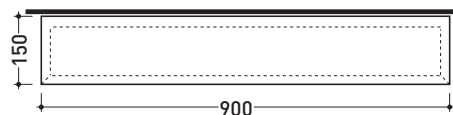

## CS90S

Mirror 90x90 cm

Complements: **Compono System** furnishing and benches  
Forty6 - 10 shelves  
Una furnishing  
Make-Up benches and lamps

Package dim. 95 x 95 x 19 cm | Weight 24 kg | Pz. Pallet n° -

vista frontale / frontal view

sezione longitudinale / section

vista zenitale / zenital view

sizes in mm

**MATRIX:** finishes

T. coffee

T. tobacco

T. wengè