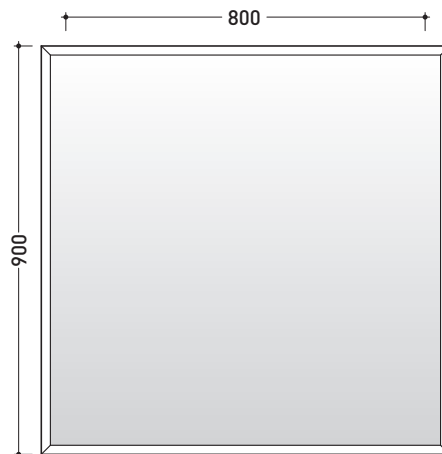

## CS90S

Mirror 90x90 cm

Complements: **Compono System** furnishing and benches  
Forty6 - 10 shelves  
Una furnishing  
Make-Up benches and lamps

Package dim. 95 x 95 x 19 cm | Weight 24 kg | Pz. Pallet n° -

vista frontale / frontal view

sezione longitudinale / section

vista zenitale / zenital view

sizes in mm

**MATRIX:** finishes

T. coffee

T. tobacco

T. wengè