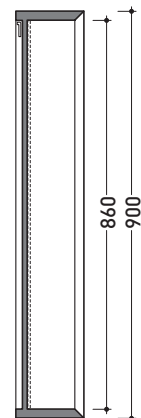

## CS90S

Mirror 90x90 cm

Complements: **Compono System** furnishing and benches  
Forty6 - 10 shelves  
Una furnishing  
Make-Up benches and lamps

Package dim. 95 x 95 x 19 cm | Weight 24 kg | Pz. Pallet n° -

vista frontale / frontal view

sezione longitudinale / section

vista zenitale / zenital view

sizes in mm

**MATRIX:** finishes

T. coffee

T. tobacco

T. wengè