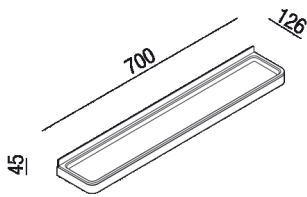

Shelf 70 cm
 AMEM856_

Benedini Associati, 2010

Materials

-  Marble
-  Stainless steel
-  Cristalplant®
-  Brass

Stainless steel accessories with polished, brushed burnished finish or natural brushed brass, with nonvisible fixings, completed with white Cristalplant® elements or in white marble of Carrara or black Marquinia marble. Complete with fixing kit.

Height:	4.5 cm	1" 3/4 inches
Width:	70 cm	27" 1/2 inches
Depth:	12.6 cm	5" inches

Main dimensions - Cristalplant® version

Main dimensions - marble version