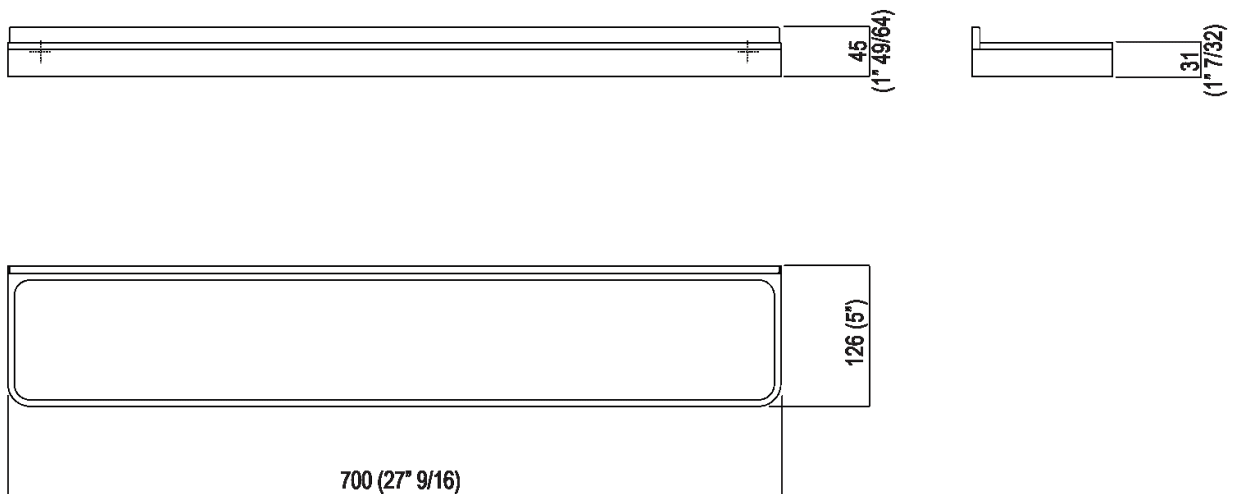

Shelf 70 cm
 AMEM856_

Benedini Associati, 2010

Materials

-  Marble
-  Stainless steel
-  Cristalplant®
-  Brass

Stainless steel accessories with polished, brushed burnished finish or natural brushed brass, with nonvisible fixings, completed with white Cristalplant® elements or in white marble of Carrara or black Marquinia marble. Complete with fixing kit.

Height:	4.5 cm	1" 3/4 inches
Width:	70 cm	27" 1/2 inches
Depth:	12.6 cm	5" inches

Main dimensions - Cristalplant® version

Main dimensions - marble version