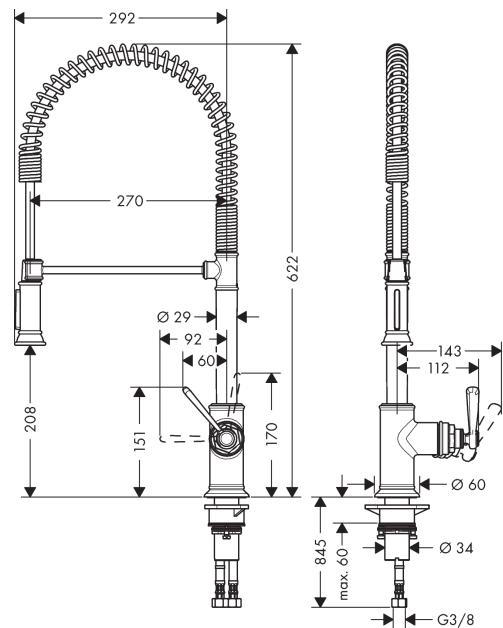

AXOR Montreux
Single lever kitchen mixer 210 Semi-Pro
 Finish: **Brushed Bronze** Article Number: **16582140**

product features

- ComfortZone 210
- swivel range 360°
- shower spray, laminar spray
- lockable shower spray, spray returns through pressing spray diverter
- connection dimension: DN15
- maximum flow rate at 3 bar: 11 l/min
- ceramic cartridge
- connection type: G 3/8 hose connections
- temperature limitation adjustable
- integrated non-return valve
- suitable for continuous flow water heaters

Technology

Product image

Scale drawing

AXOR Montreux
Single lever kitchen mixer 210 Semi-Pro
Finish: **Brushed Bronze** Article Number: **16582140**

Flowchart

- ① Normal spray
- ② Shower spray