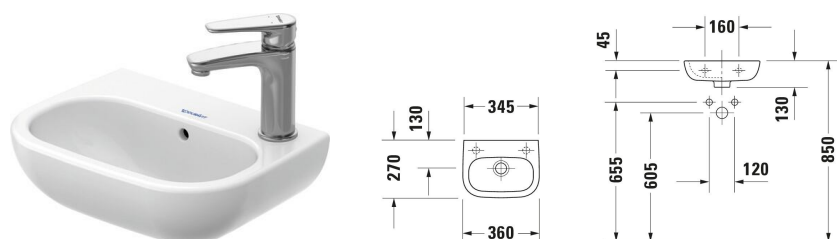

D-Code Hand basin # 07053600082 / 07053600092

| < 360 mm > |

Hand basin	Dimension	Weight	Order number
Semi-circular, Tap hole platform: Yes, Overflow: Yes, Underside glazed, Back side glazed: No, 360 mm			
Colors			
00 White Alpin			
Variant			
● White High Gloss, Rectangular, Number of washing areas: 1 Middle, Number of faucet holes per wash area: 1 Right	360x130 mm	5.500 kg	07053600082
● White High Gloss, Rectangular, Number of washing areas: 1 Middle, Number of faucet holes per wash area: 1 Left	360x130 mm	5.500 kg	07053600092
Infobox			
Mandatory in combination with a bottle trap			
Accessory			
Push-open waste Suitable for washbasin with overflow, Ø 63,5 mm	Ø 63.5 mm	0.34 kg	005052
Recommended faucets			
Single lever basin mixer S Ceramic cartridge, Height: 155 mm, Spout reach: 91 mm, Connection type for water supply connection: Flexible connecting hoses, Dimension of connection hose: 3/8", Spray mode: Normal spray, Aerator adjustable, recommended operating pressure: 1 - 5 bar, Noise class: I, Handle version: lever handle, 121 x 41 mm	121 x 41 mm		C11010001
Single lever basin mixer S Chrome, Ceramic cartridge, Height: 152 mm, Spout reach: 100,5 mm, Connection type for water supply connection: Flexible connecting hoses, Dimension of connection hose: 3/8", Spray mode: Normal spray, Aerator adjustable, Temperature limit adjustable, recommended operating pressure: 1 - 5 bar, Noise class: I, Handle version: lever handle, 137 x 42 mm	137 x 42 mm		B21010001