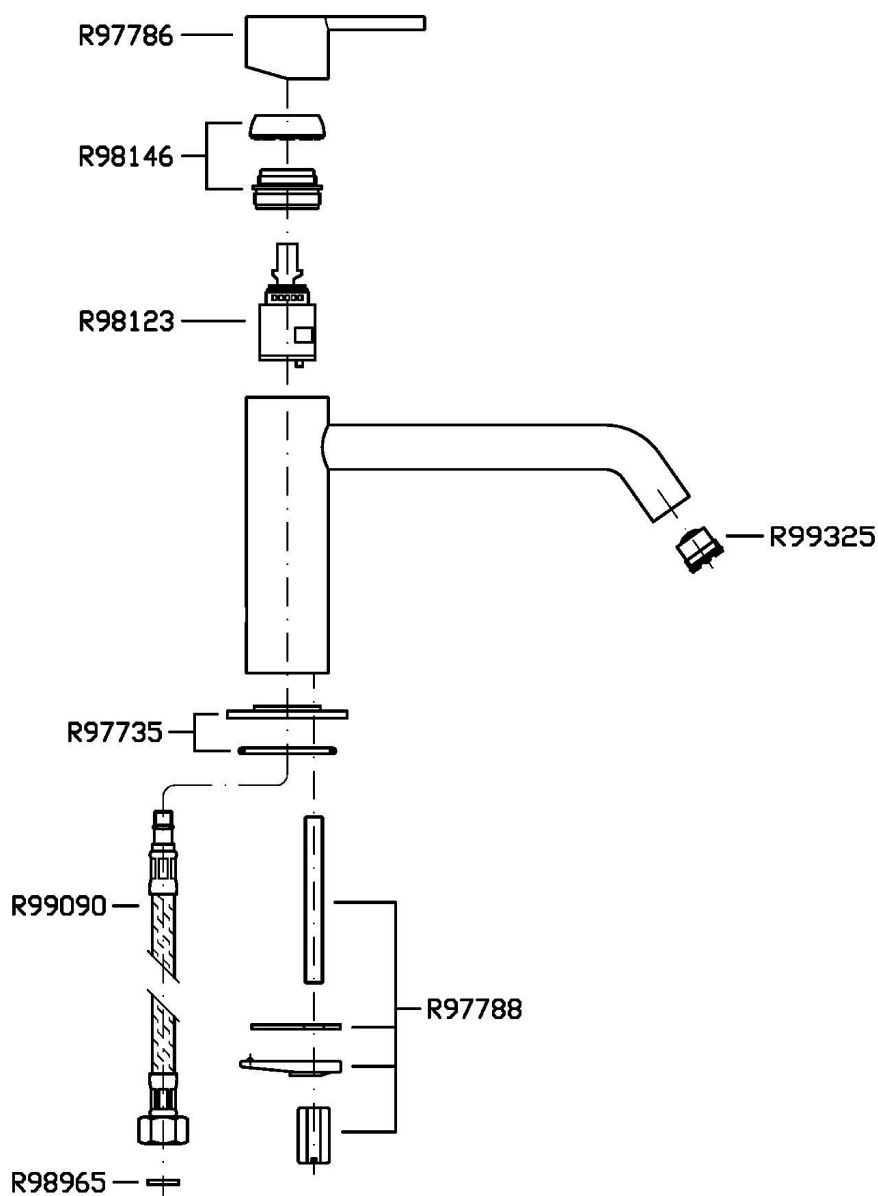

Single lever basin mixer with extended spout, aerator, flexible tails. Without pop-up waste.
Water Saving - water flow rate of 6 l/min or less.

Finiture / Finishes

Cromo / Chrome

C3

Nickel Spazzolato / Brushed
Nickel

ZGL708

Esplosi / Exploded

GILL

ZGL708

Portate / Flowrates (lt/min)

PRESSIONE PRESSURE	1 BAR	2 BAR	3 BAR	4 BAR	5 BAR
P1 LAVABO BASIN	3,7	5,1	5,4	5,4	5,4
P2					
P3					
P4					
P5					

GILL

ZGL708

Pesi e Misure / Weights and Sizes

Peso (Kg) Weight (lb)	1,80 (Kg)	3,97 (lb)
Volume test (dc3) - (in3)	7,50 (dc3)	457,68 (in3)
h (mm) - (in)	90,00 (mm)	3,54 (in)
L1 (mm) - (in)	250,00 (mm)	9,84 (in)
L2 (mm) - (in)	333,00 (mm)	13,11 (in)