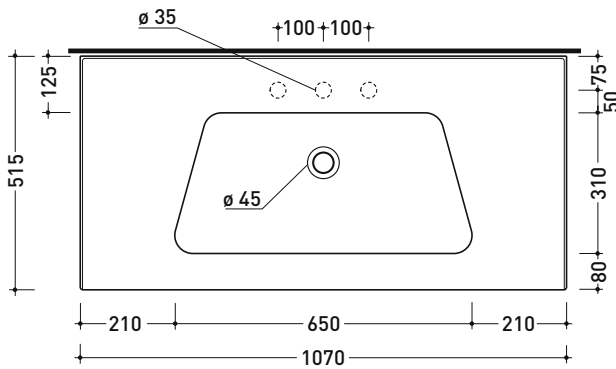

BM105L Bloom 105

Wall-hung or suitable for furniture consolle cm 107

• with overflow • arranged for three tap holes

Complements: Towel rail structure (BM105S)
 Cubika wall hung vanity unit H50 with 2 drawers (BBX839)
 Cubika wall hung vanity unit H50 with 1 drawer (BBX835)
 Line taps basin: ONE - NOKÉ - SI - FOLD - X1 - STIL
 Line accessories: TWO - HOOP - FOLD

Technical accessories: Chrome siphon (SIFL/CR) - Telescopic chrome siphon (SIFL066)
 Stop & Go drain (PLSG)
 CERAMIC Stop & Go drain (PLCE)
 Two piece set chrome tap filters (RF026)
 Wall fixing kit (9002)

Package dim.

Weight 27,5 kg

Pz. Pallet n° 10

CE UNI EN 14688 - CL20 Dop-No14688

vista zenitale / zenital view

vista zenitale / zenital view

vista frontale / frontal view

sezione longitudinale / section

sizes in mm

Please consider a 2% tolerance on indicated measurements