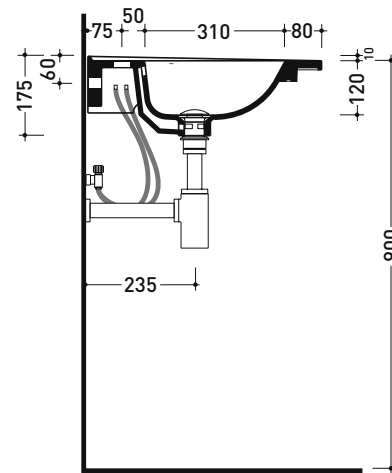

BM105L Bloom 105

Wall-hung or suitable for furniture consolle cm 107

• with overflow • arranged for three tap holes

Complements: Towel rail structure (BM105S)
 Cubika wall hung vanity unit H50 with 2 drawers (BBX839)
 Cubika wall hung vanity unit H50 with 1 drawer (BBX835)
 Line taps basin: ONE - NOKÉ - SI - FOLD - X1 - STIL
 Line accessories: TWO - HOOP - FOLD

Package dim.

Weight 27,5 kg

Pz. Pallet n° 10

CE UNI EN 14688 - CL20 Dop-No14688

vista zenitale / zenital view

vista zenitale / zenital view

vista frontale / frontal view

sezione longitudinale / section

sizes in mm

Please consider a 2% tolerance on indicated measurements