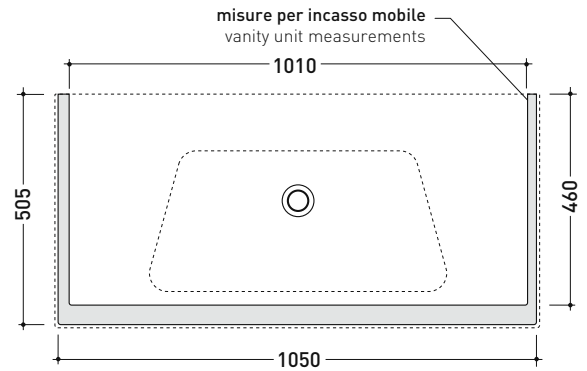

BM105L Bloom 105

Wall-hung or suitable for furniture consolle cm 107

• with overflow • arranged for three tap holes

Complements: Towel rail structure (BM105S)
 Cubika wall hung vanity unit H50 with 2 drawers (BBX839)
 Cubika wall hung vanity unit H50 with 1 drawer (BBX835)
 Line taps basin: ONE - NOKÉ - SI - FOLD - X1 - STIL
 Line accessories: TWO - HOOP - FOLD

Package dim.

Weight 27,5 kg

Pz. Pallet n° 10

CE UNI EN 14688 - CL20 Dop-No14688

vista zenitale / zenital view

vista zenitale / zenital view

vista frontale / frontal view

sezione longitudinale / section

sizes in mm

Please consider a 2% tolerance on indicated measurements