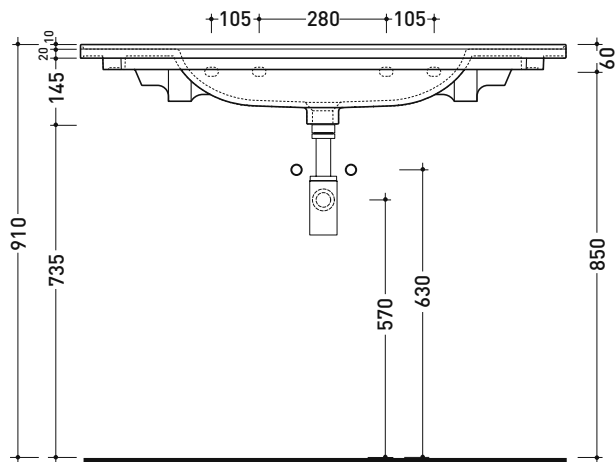

BM105L Bloom 105

Wall-hung or suitable for furniture consolle cm 107

• with overflow • arranged for three tap holes

Complements: Towel rail structure (BM105S)
 Cubika wall hung vanity unit H50 with 2 drawers (BBX839)
 Cubika wall hung vanity unit H50 with 1 drawer (BBX835)
 Line taps basin: ONE - NOKÉ - SI - FOLD - X1 - STIL
 Line accessories: TWO - HOOP - FOLD

Package dim.

Weight 27,5 kg

Pz. Pallet n° 10

CE UNI EN 14688 - CL20 Dop-No14688

vista zenitale / zenital view

vista zenitale / zenital view

vista frontale / frontal view

sezione longitudinale / section

sizes in mm

Please consider a 2% tolerance on indicated measurements