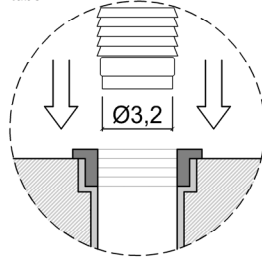

**Packing dimensions:** cm 80 x 50 x 50 base cm 52 x 52 x 24 sink

**Description:** Freestanding sink with Flumood or Colormood sink and wood base. Complete with floor drainage, open plug, siphon, and flexible hose.

### \* Optional Troppopieno - Overflow

posizione troppopieno / overflow position

Predisporre scarico a pavimento per tubo Ø3,2cm  
Prepare the floor drain for a Ø3,2cm tube