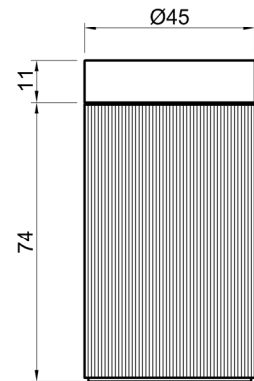

* Optional Troppopieno - Overflow

Predisporre scarico a pavimento per tubo Ø3,2cm
Prepare the floor drain for a Ø3,2cm tube