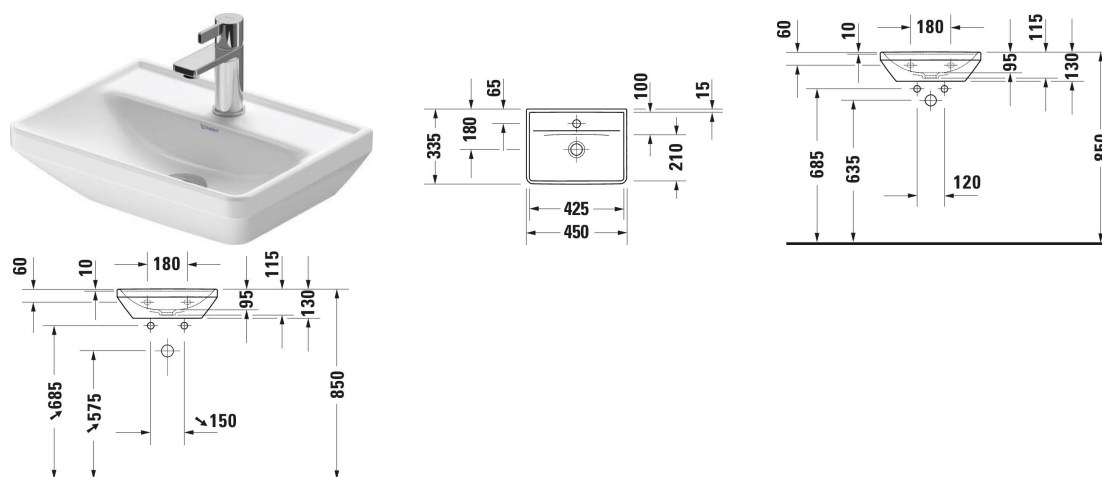

D-Neo Hand basin # 0738450041 / 0738450070

| < 450 mm > |

Hand basin	Dimension	Weight	Order number
Rectangular, Tap hole platform: Yes, Overflow: No, Underside glazed, 450 mm			
Colors			
00 White Alpin			
Variant			
● White High Gloss, Number of washing areas: 1 Middle, Number of faucet holes per wash area: 1 Middle, Back side glazed: No	450x160 mm	9.800 kg	0738450041
☒ White High Gloss, Number of washing areas: 1 Middle, Back side glazed: No	450x160 mm	9.800 kg	0738450070
Infobox			
Mandatory in combination with a bottle trap inclusive extended pipe			
Accessory			
Slotted waste washbasin without overflow, Material drain covers: Brass, Diameter: 72 mm	∅ 72 mm	0.3 kg	005024
Siphon	310 x 115 mm	0.32 kg	005026
Recommended faucets			
Single lever basin mixer S Chrome, Ceramic cartridge, Height: 152 mm, Spout reach: 100,5 mm, Connection type for water supply connection: Flexible connecting hoses, Dimension of connection hose: 3/8", Spray mode: Normal spray, Aerator adjustable, Temperature limit adjustable, recommended operating pressure: 1 - 5 bar, Noise class: I, Handle version: lever handle, 137 x 42 mm	137 x 42 mm		B21010001