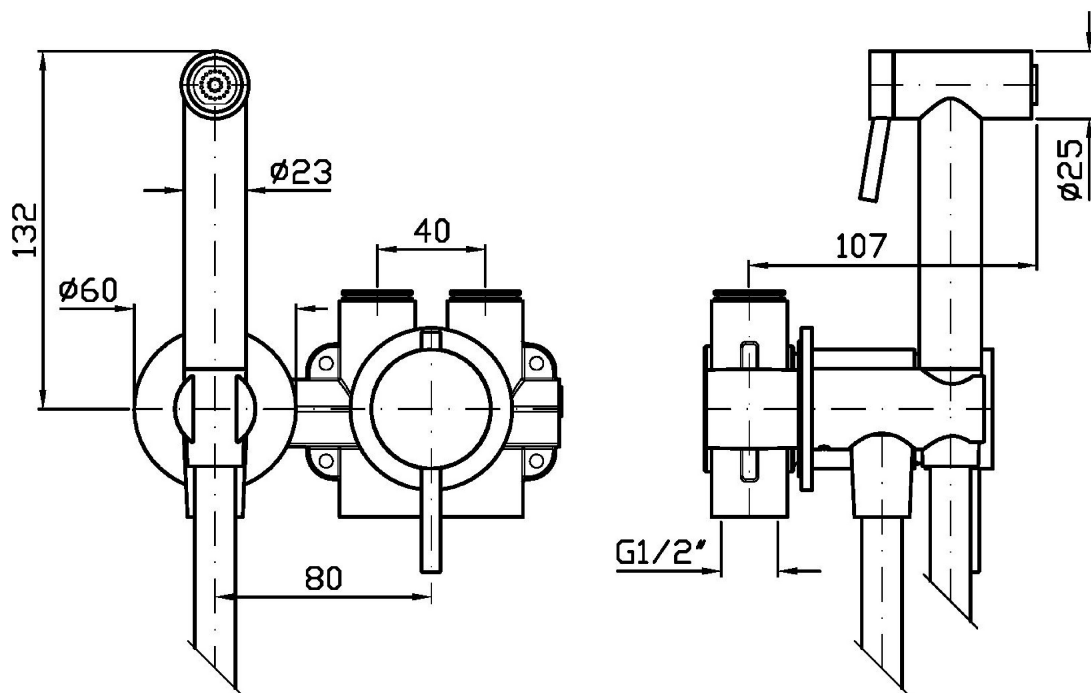

HELM

ZHE417.X

Idroscopino wc/bidet completo di miscelatore monocomando incasso. / WC/bidet hydrobrush with built-in mixer.

Idroscopino wc/bidet in acciaio inox AISI 316L completo di miscelatore monocomando incasso, doccetta shut-off in acciaio, appendidoccia duplex e flessibile da 1200 mm.
Water Saving - portata d'acqua uguale o inferiore a 6 l/min.

WC/bidet hydrobrush in AISI 316L stainless steel with built-in single lever mixer, stainless steel shut-off handshower, handshower support and 1200 mm flexible hose.
Water Saving - water flow rate of 6 l/min or less.

HELM

ZHE417.X

Disegno Complessivo / Overall Drawing

Note / Notes

HELM

ZHE417.X

Portate / Flowrates (lt/min)

PRESSIONE PRESSURE	1 BAR	2 BAR	3 BAR	4 BAR	5 BAR
P1 DOCCETTA HANDSHOWER	2,7	2,7	3,2	3,2	3,2
P2					
P3					
P4					
P5					

HELM

ZHE417.X

Pesi e Misure / Weights and Sizes

Peso (Kg) Weight (lb)	1,20 (Kg)	2,65 (lb)
Volume test (dc3) - (in3)	4,05 (dc3)	247,15 (in3)
h (mm) - (in)	70,00 (mm)	2,76 (in)
L1 (mm) - (in)	150,00 (mm)	5,91 (in)
L2 (mm) - (in)	385,00 (mm)	15,16 (in)