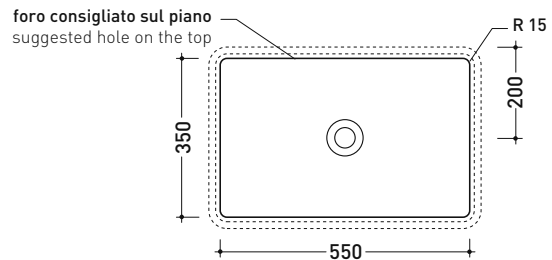

MW60SP Miniwash 60

Under-counter basin 60 cm

• WITHOUT OVERFLOW • GLAZED EXTERIOR

Complements: **FLY crystal tops (FY60PC)**
FLYMAX Pietraluce tops (FY60SP)
 Line taps basin: ONE - NOKÉ - SI - FOLD - X1
 Line accessories: TWO - HOOP - NOKÉ - FOLD

Technical accessories: **Chrome siphon (SIFL/CR) - Telescopic chrome siphon (SIFL066)**
Stop & Go drain (PLSG)
CERAMIC Stop & Go drain (PLCE)
Chrome waste with automatic integrated overflow (PLTPCR)
Waste with automatic integrated overflow and ceramic cover (PLTPCE)
Two piece set chrome tap filters (RF026)

Package dim. 62 x 14,5 x 42 cm | Weight 18,5 kg | Pz. Pallet n° 24

CE UNI EN 14688 - CL00 Dop-No14688

vista zenitale / zenital view

vista zenitale / zenital view

vista frontale / frontal view

sezione longitudinale / section

sizes in mm

Please consider a 2% tolerance on indicated measurements

CERAMIC: glossy finish

matt finish