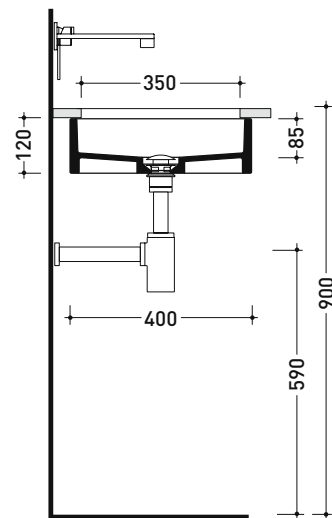

Package dim. 62 x 14,5 x 42 cm | Weight 18,5 kg | Pz. Pallet n° 24

CE UNI EN 14688 - CL00 Dop-No14688

vista zenitale / zenital view

vista zenitale / zenital view

vista frontale / frontal view

sezione longitudinale / section

sizes in mm

Please consider a 2% tolerance on indicated measurements

CERAMIC: glossy finish

matt finish