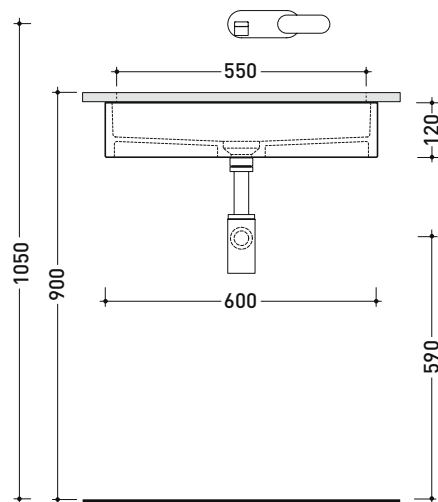

Package dim. 62 x 14,5 x 42 cm | Weight 18,5 kg | Pz. Pallet n° 24

CE UNI EN 14688 - CL00 Dop-No14688

vista zenitale / zenital view

vista zenitale / zenital view

vista frontale / frontal view

sezione longitudinale / section

sizes in mm

Please consider a 2% tolerance on indicated measurements

CERAMIC: glossy finish

matt finish