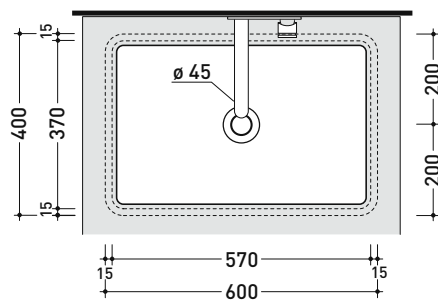

MW60SP Miniwash 60

Under-counter basin 60 cm

• WITHOUT OVERFLOW • GLAZED EXTERIOR

Complements: **FLY crystal tops (FY60PC)**
FLYMAX Pietraluce tops (FY60SP)
 Line taps basin: ONE - NOKÉ - SI - FOLD - X1
 Line accessories: TWO - HOOP - NOKÉ - FOLD

Package dim. 62 x 14,5 x 42 cm | Weight 18,5 kg | Pz. Pallet n° 24

CE UNI EN 14688 - CL00 Dop-No14688

vista zenitale / zenital view

vista zenitale / zenital view

vista frontale / frontal view

sezione longitudinale / section

sizes in mm

Please consider a 2% tolerance on indicated measurements

CERAMIC: glossy finish

matt finish