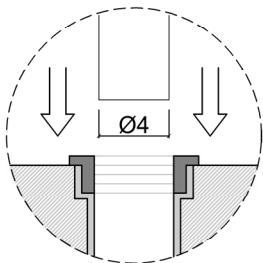

BREEZEW

Predisporre scarico a pavimento per tubo Ø4cm
Prepare the floor drain for a Ø4cm tube