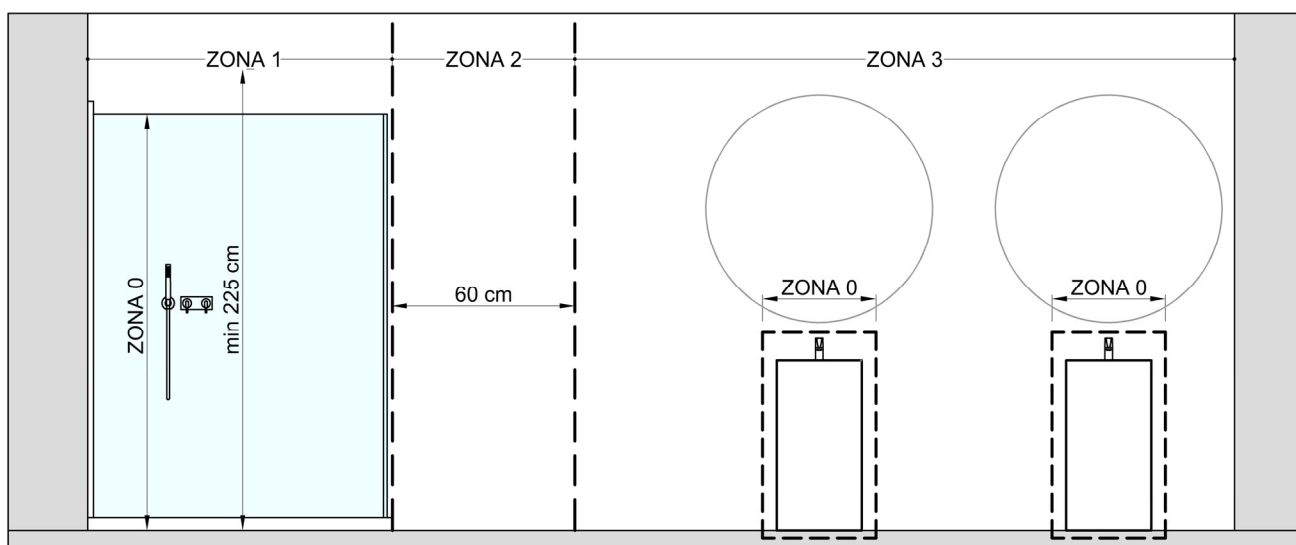

* Collegare i cavetti dell'apparecchio negli appositi morsetti dell'alimentatore rispettando la polarità.
Connect the cables to the appropriate terminals of the power supply, respecting the polarity.