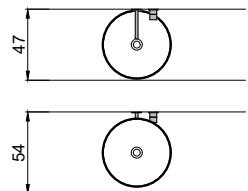

Article: **BREEZE4547_BREEZE4547**
 Material: Cristalmood - Icemood
 Overflow: NO
 Gross weight: kg 32 ca.
 Net weight: kg 27 ca.
 Packing dimensions: 60x60x58 cm

Description: Round top mount sink in Cristalmood or Icemood, complete with drain pipe fitting and open plug.

BREEZE4547

BREEZE4547

● = Alimentazione elettrica DC 24V
 Power supply DC 24V

⊕ = Scarico
 Drain

schema d' installazione lavabi e rubinetteria / sinks and taps installation layout

BREEZE

Articolo: **BREEZE4555_BREEZE4555**
 Materiale: Cristalmood - Icemood
 Troppopieno: NO
 Peso lordo: kg 33 ca.
 Peso netto: kg 28 ca.
 Dimensione imballo: 60x60x65 cm

Descrizione: Lavabo tondo sopra piano in Cristalmood o Icemood, completo di piletta con scarico libero e raccordo per sifone.

Article: **BREEZE4555_BREEZE4555**
 Material: Cristalmood - Icemood
 Overflow: NO
 Gross weight: kg 33 ca.
 Net weight: kg 28 ca.
 Packing dimensions: 60x60x65 cm