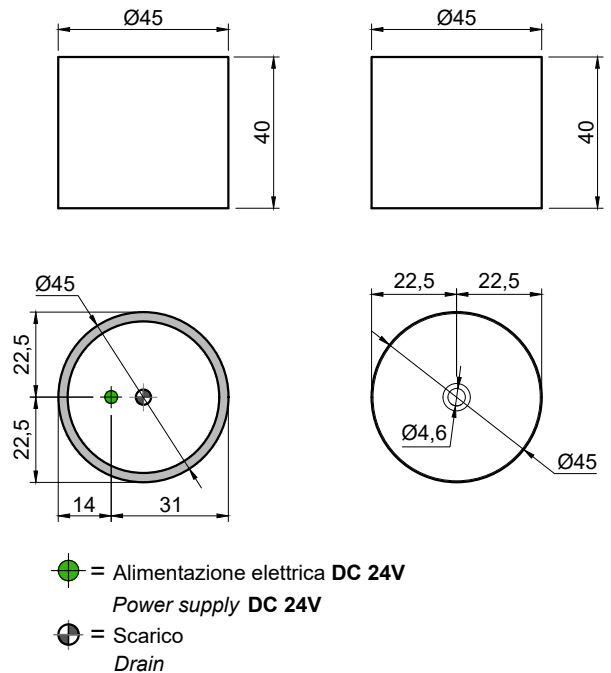

BREEZE4540

schema d' installazione lavabi e rubinetteria / sinks and taps installation layout