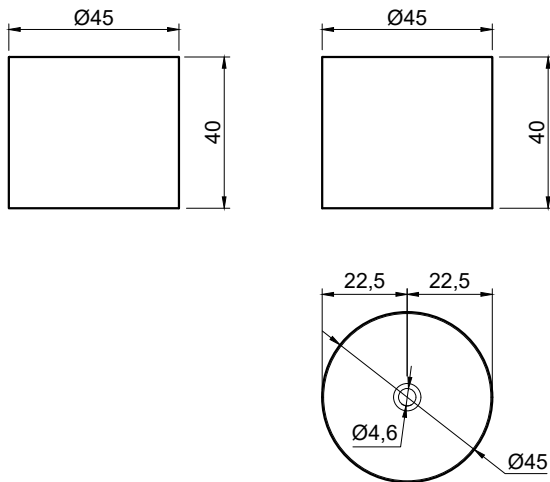

BREEZE4540