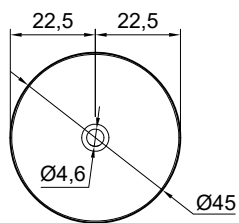

BREEZE

Articolo: **BREEZE4555_BREEZE4555**
Materiale: Cristalmood - Icemood
Troppopieno: NO
Peso lordo: kg 33 ca.
Peso netto: kg 28 ca.
Dimensione imballo: 60x60x65 cm

Descrizione: Lavabo tondo sopra piano in Cristalmood o Icemood, completo di piletta con scarico libero e raccordo per sifone.

Article: **BREEZE4555_BREEZE4555**
Material: Cristalmood - Icemood
Overflow: NO
Gross weight: kg 33 ca.
Net weight: kg 28 ca.
Packing dimensions: 60x60x65 cm

Description: Round top mount sink in Cristalmood or Icemood, complete with drain pipe fitting and open plug.

BREEZE4555

- = Alimentazione elettrica DC 24V
  Power supply DC 24V
- = Scarico
  Drain

schema d' installazione lavabi e rubinetteria / sinks and taps installation layout