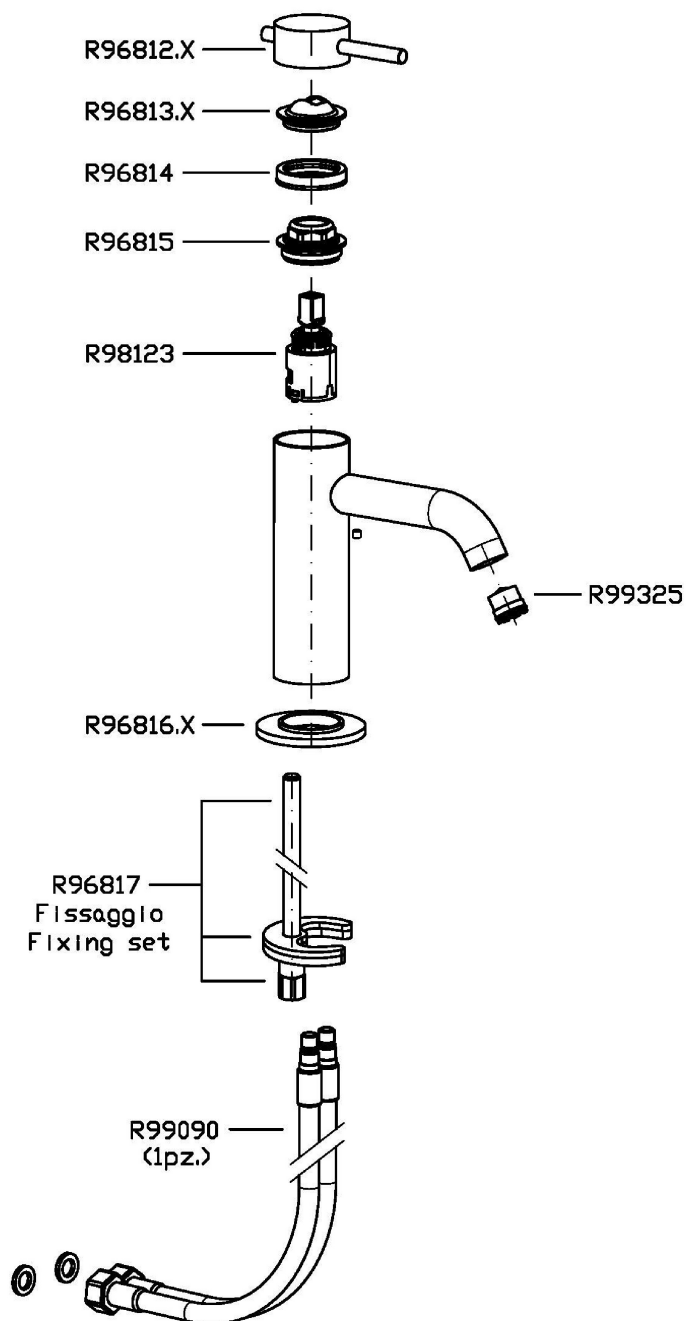

HELM

ZHE687.X

Miscelatore monocomando lavabo. / Single lever basin mixer.

Miscelatore monocomando lavabo in acciaio inox AISI 316L, con aeratore, flessibili di collegamento, senza scarico. Water Saving - portata d'acqua uguale o inferiore a 6 l/min.

Single lever basin mixer in AISI 316L stainless steel, with aerator, flexible tails, without pop-up waste. Water Saving - water flow rate of 6 l/min or less.

Finiture / Finishes

 X	 XP21	 XP31	 XP41	 XP81	 XP91
Acciaio inox spazzolato / Brushed stainless steel	Brushed PVD chocolate / Brushed PVD chocolate	Brushed PVD British gold / Brushed PVD British gold	Brushed PVD gold / Brushed PVD gold	PVD Brushed Total Black / PVD Brushed Total Black	Brushed PVD copper / Brushed PVD copper

HELM

ZHE687.X

Disegno Complessivo / Overall Drawing

HELM

ZHE687.X

Esplosi / Exploded

HELM

ZHE687.X Portate / Flowrates (lt/min)

PRESSIONE PRESSURE	1 BAR	2 BAR	3 BAR	4 BAR	5 BAR
P1 LAVABO BASIN	3,8	4,5	4,7	4,8	5
P2					
P3					
P4					
P5					

HELM

ZHE687.X Pesì e Misure / Weights and Sizes

Peso (Kg) Weight (lb)	1,30 (Kg)	2,87 (lb)
Volume test (dc3) - (in3)	4,05 (dc3)	247,15 (in3)
h (mm) - (in)	70,00 (mm)	2,76 (in)
L1 (mm) - (in)	150,00 (mm)	5,91 (in)
L2 (mm) - (in)	385,00 (mm)	15,16 (in)