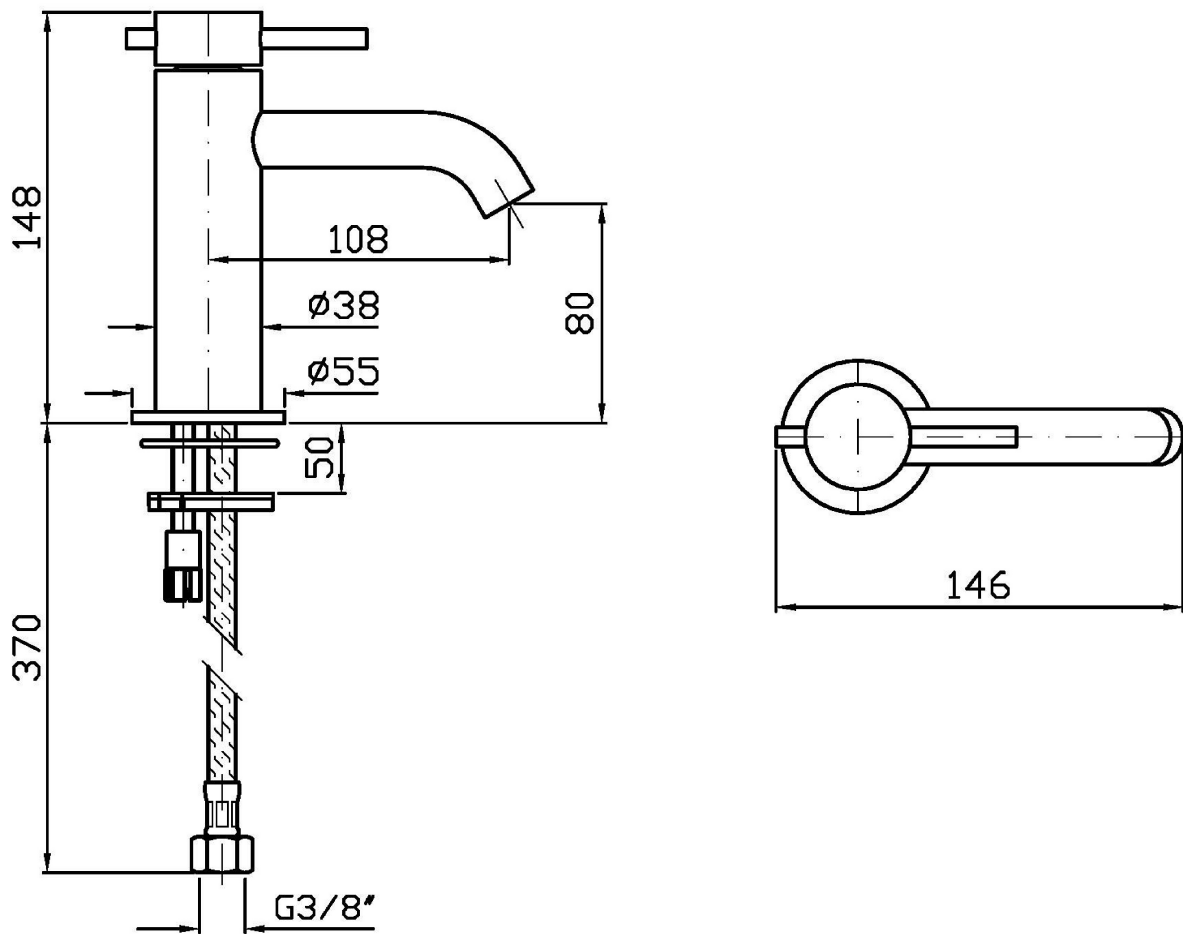

HELM

ZHE687.X

Miscelatore monocomando lavabo. / Single lever basin mixer.

Miscelatore monocomando lavabo in acciaio inox AISI 316L, con aeratore, flessibili di collegamento, senza scarico. Water Saving - portata d'acqua uguale o inferiore a 6 l/min.

Single lever basin mixer in AISI 316L stainless steel, with aerator, flexible tails, without pop-up waste. Water Saving - water flow rate of 6 l/min or less.

Finiture / Finishes

 X	 XP21	 XP31	 XP41	 XP81	 XP91
Acciaio inox spazzolato / Brushed stainless steel	Brushed PVD chocolate / Brushed PVD chocolate	Brushed PVD British gold / Brushed PVD British gold	Brushed PVD gold / Brushed PVD gold	PVD Brushed Total Black / PVD Brushed Total Black	Brushed PVD copper / Brushed PVD copper

HELM

ZHE687.X

Disegno Complessivo / Overall Drawing

HELM

ZHE687.X

Esplosi / Exploded

HELM

ZHE687.X Portate / Flowrates (lt/min)

PRESSIONE PRESSURE	1 BAR	2 BAR	3 BAR	4 BAR	5 BAR
P1 LAVABO BASIN	3,8	4,5	4,7	4,8	5
P2					
P3					
P4					
P5					

HELM

ZHE687.X Pesì e Misure / Weights and Sizes

Peso (Kg) Weight (lb)	1,30 (Kg)	2,87 (lb)
Volume test (dc3) - (in3)	4,05 (dc3)	247,15 (in3)
h (mm) - (in)	70,00 (mm)	2,76 (in)
L1 (mm) - (in)	150,00 (mm)	5,91 (in)
L2 (mm) - (in)	385,00 (mm)	15,16 (in)