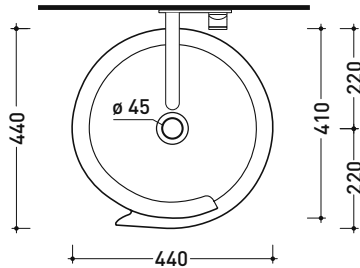

RL44L Roll 44

Countertop basin 44 cm

• WITHOUT OVERFLOW • WITHOUT TAP LEDGE

Complements: **Forty6 shelf (F6RL44)**
Furniture BOX - depth. 50
Filo 60 / 75 metal structure (FI60SV - FI75SV - FI75SC)
Line taps basin: ONE - NOKÈ - SI - FOLD - X1
Line accessories: TWO - HOOP - NOKÈ - FOLD

Package dim. 44 x 44 x 18,5 cm | Weight 12,5 kg | Pz. Pallet n° 30

CE UNI EN 14688 - CL00 Dop-No14688

vista zenitale / zenital view

foro consigliato
sul piano Ø140
suggested hole
on the top Ø140

vista zenitale / zenital view

vista frontale / frontal view

sezione longitudinale / section

sizes in mm

CERAMIC: glossy finish

white black

matt finish

milky white carbone argilla cenere nuvola fango rosso rubens petrolio

METAL: glossy finish