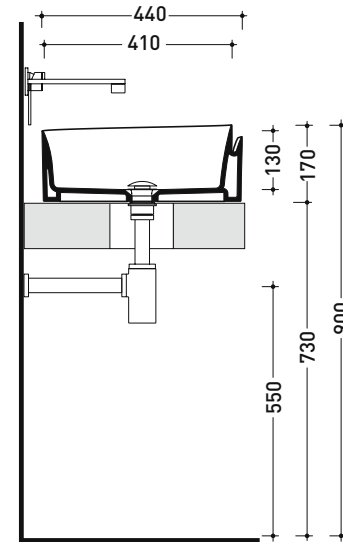

RL44L Roll 44

Countertop basin 44 cm

• WITHOUT OVERFLOW • WITHOUT TAP LEDGE

Complements: **Forty6 shelf (F6RL44)**
Furniture BOX - depth. 50
Filo 60 / 75 metal structure (FI60SV - FI75SV - FI75SC)
Line taps basin: ONE - NOKÈ - SI - FOLD - X1
Line accessories: TWO - HOOP - NOKÈ - FOLD

Package dim. 44 x 44 x 18,5 cm | Weight 12,5 kg | Pz. Pallet n° 30

CE UNI EN 14688 - CL00 Dop-No14688

vista zenitale / zenital view

foro consigliato
sul piano Ø140
suggested hole
on the top Ø140

vista zenitale / zenital view

vista frontale / frontal view

sezione longitudinale / section

sizes in mm

CERAMIC: glossy finish

white black

matt finish

milky white carbone argilla cenere nuvola fango rosso rubens petrolio

METAL: glossy finish