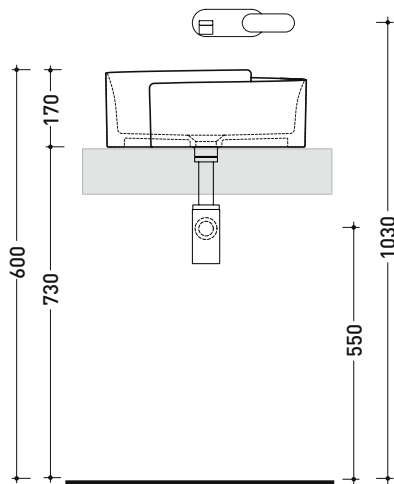

RL44L Roll 44

Countertop basin 44 cm

• WITHOUT OVERFLOW • WITHOUT TAP LEDGE

Complements: **Forty6 shelf (F6RL44)**
Furniture BOX - depth. 50
Filo 60 / 75 metal structure (FI60SV - FI75SV - FI75SC)
Line taps basin: ONE - NOKÈ - SI - FOLD - X1
Line accessories: TWO - HOOP - NOKÈ - FOLD

Package dim. 44 x 44 x 18,5 cm | Weight 12,5 kg | Pz. Pallet n° 30

CE UNI EN 14688 - CL00 Dop-No14688

vista zenitale / zenital view

foro consigliato
sul piano Ø140
suggested hole
on the top Ø140

vista zenitale / zenital view

vista frontale / frontal view

sezione longitudinale / section

sizes in mm

CERAMIC: glossy finish

white black

matt finish

milky white carbone argilla cenere nuvola fango rosso rubens petrolio

METAL: glossy finish