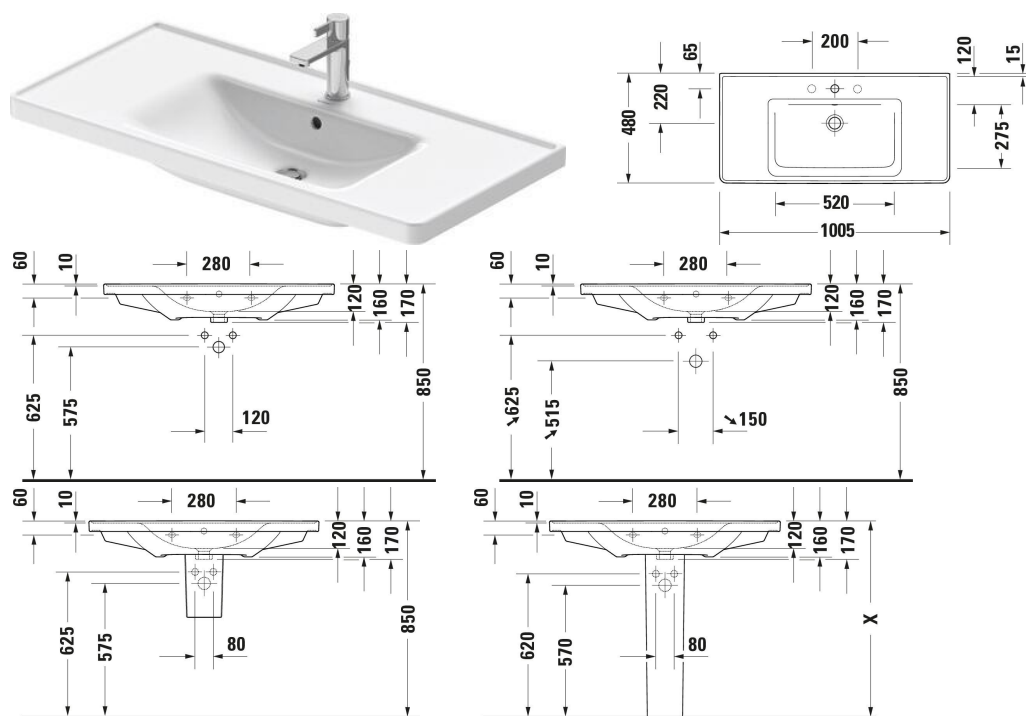

D-Neo Washbasin # 2367100000 / 2367100060

| < 1005 mm > |

Washbasin	Dimension	Weight	Order number
D-shaped, Tap hole platform: Yes, Overflow: Yes, Underside glazed, 1005 mm			
Colors			
00 White Alpin			
Variant			
● White High Gloss, Rectangular, Number of washing areas: 1 Middle, Number of faucet holes per wash area: 1 Middle, Back side glazed: No	1005x160 mm	27.000 kg	2367100000
☒ White High Gloss, Rectangular, Number of washing areas: 1 Middle, Back side glazed: No	1005x160 mm	27.000 kg	2367100060
Infobox			
Space-saving siphon is recommended in conjunction with vanity unit / To attach washbasins from a size of 1000 mm, two attachments with article no. # 6951000000 are required			
Accessory			
Push-open waste Suitable for washbasin with overflow, Ø 63,5 mm	Ø 63.5 mm	0.34 kg	005052
Siphon	310 x 115 mm	0.32 kg	005026