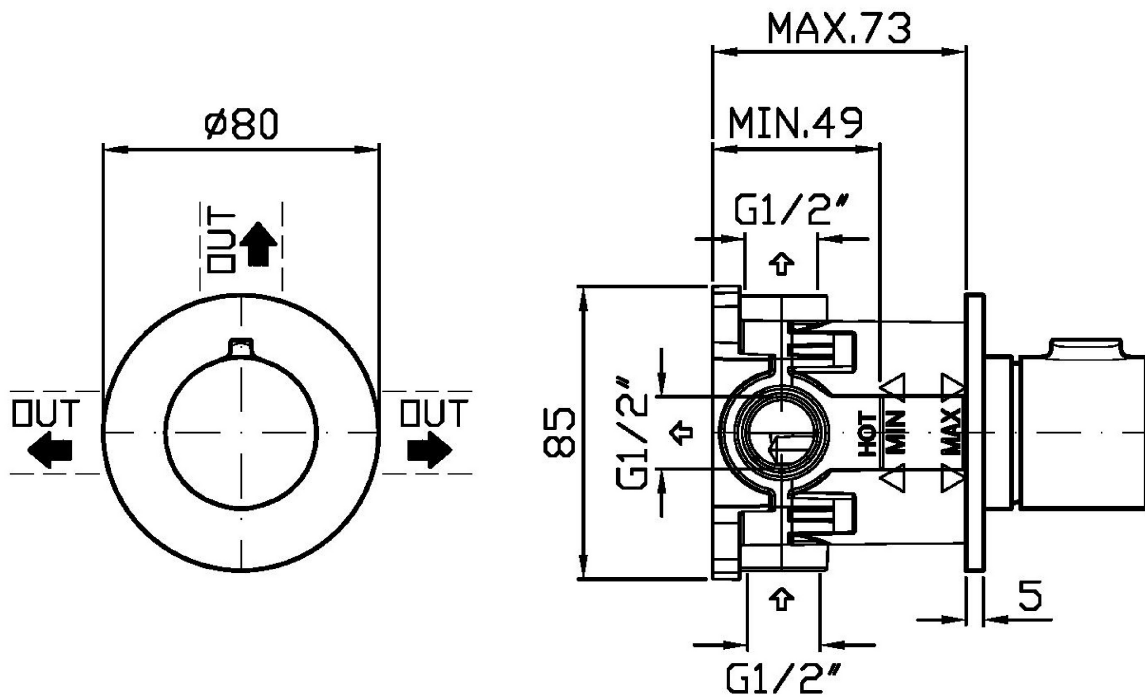

PAN S

Z94629

Disegno Complessivo / Overall Drawing