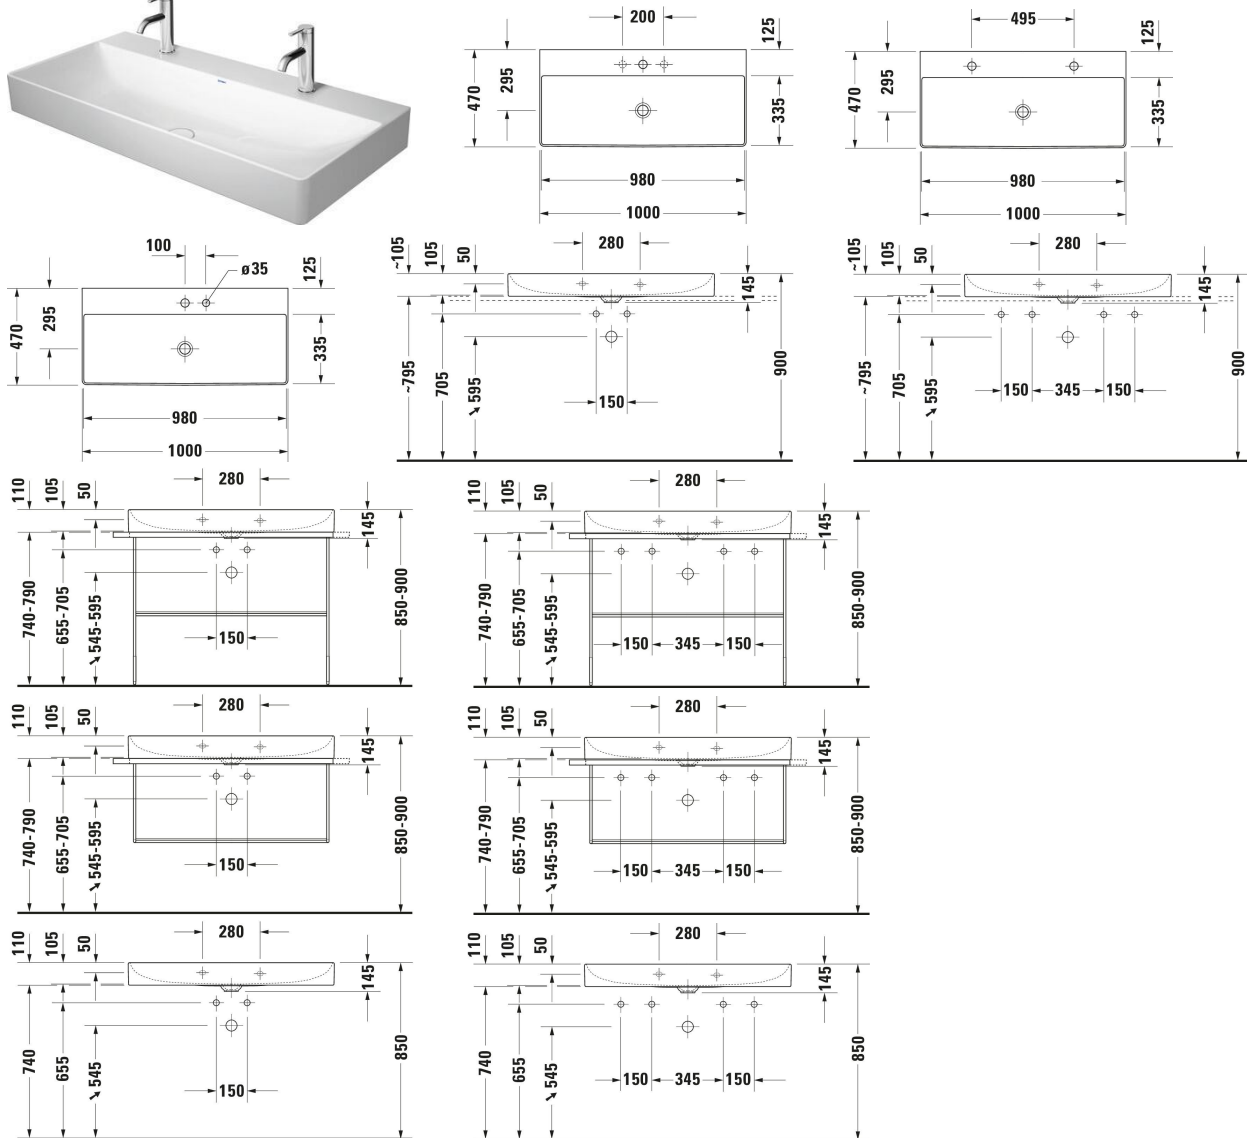

DuraSquare Washbasin # 2353100041 / 2353100043 /
2353100070 / 2353100071 / 2353100072 / 2353100079

| < 1000 mm > |

Washbasin	Dimension	Weight	Order number
DuraCeram®, Rectangular, Tap hole platform: Yes, Overflow: No, Incl. ceramic drain cover, Incl. slotted waste, Underside glazed, Back side glazed: No, 1000 mm			
Colors			
00 White Alpin			
Variant			
● White High Gloss, Number of washing areas: 1 Middle, Number of faucet holes per wash area: 1 Middle	1000x145 mm	22.900 kg	2353100041

**DuraSquare Washbasin # 2353100041 / 2353100043 /
2353100070 / 2353100071 / 2353100072 / 2353100079**

|< 1000 mm >|

● ● White High Gloss, Number of washing areas: 2 Middle, Number of faucet holes per wash area: 1 Left, Right	1000x145 mm	22.900 kg	2353100043
☒ White High Gloss, Number of washing areas: 1 Middle	1000x145 mm	22.900 kg	2353100070
● White High Gloss, Number of washing areas: 1 Middle, Number of faucet holes per wash area: 1 Middle, grounded	1000x145 mm	22.900 kg	2353100071
● ● White High Gloss, Number of washing areas: 2 Middle, Number of faucet holes per wash area: 1 Middle, grounded	1000x145 mm	22.900 kg	2353100072
☒ White High Gloss, Number of washing areas: 1 Middle, grounded	1000x145 mm	22.900 kg	2353100079