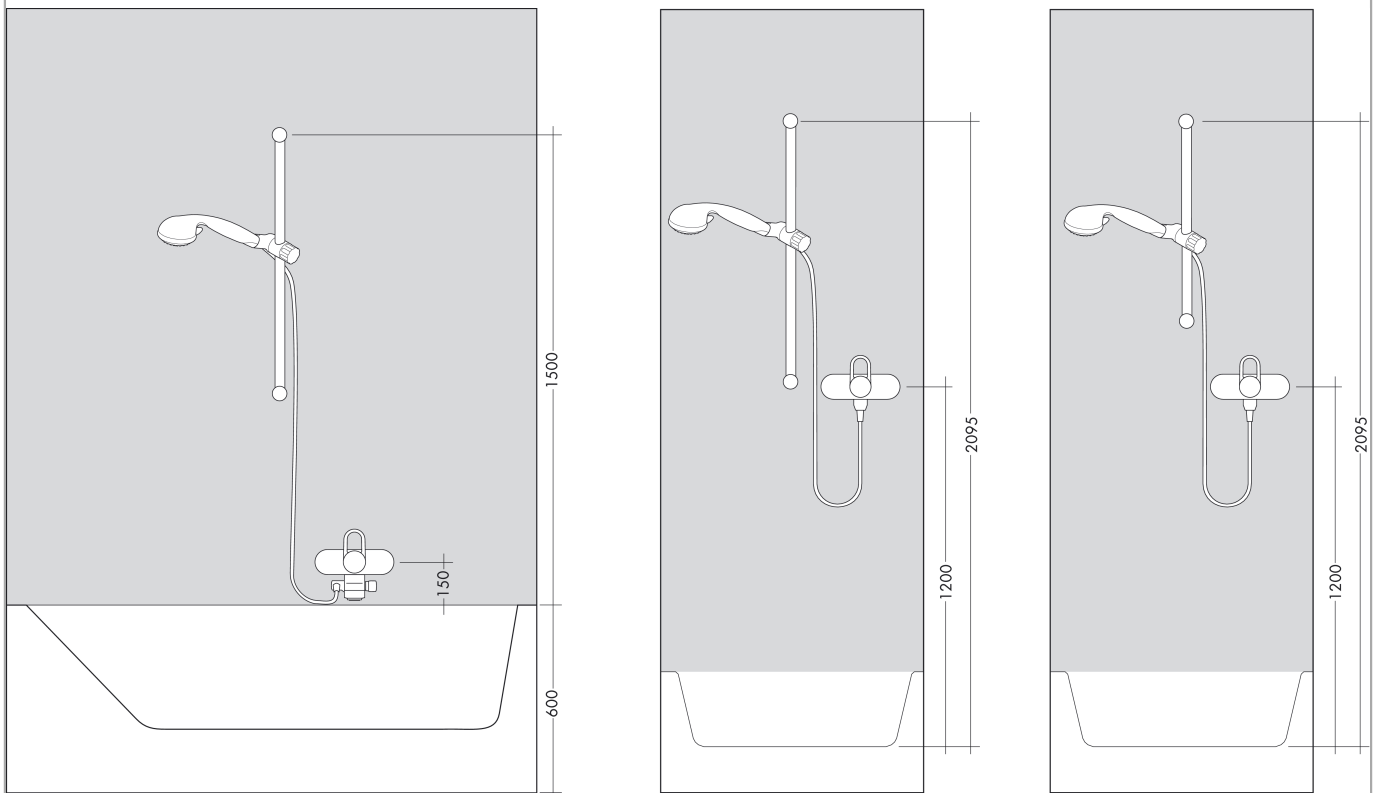

Croma Select E
Croma Select E Vario shower set 0.65m
Surfaces: **white/chrome** Article Number: **26582400**

Installation examples