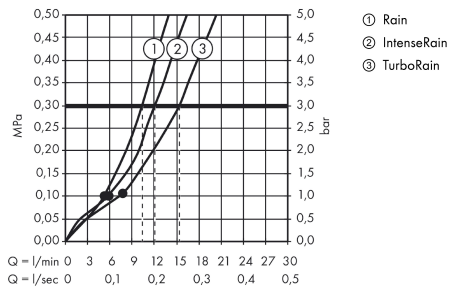

Croma Select E

Croma Select E Vario shower set 0.65m

Surfaces: **white/chrome** Article Number: **26582400**

Description

product features

- spray type: Rain, IntenseRain, TurboRain
- convenient diversion via Select button
- shower head size: 110 mm
- pivot connectors prevent hose from tangling
- 90° position adjustable slider, pivots left and right, up and down
- maximum flow rate (at 0.3 MPa): 15 l/min
- wall bar spacer (grey)
- chrome-plated wall supports of plastic
- ACS 13 ACC NY 145

Scale drawing

Croma Select E

Croma Select E Vario shower set 0.65m

Surfaces: **white/chrome** Article Number: **26582400**

Flowchart

The consumption was measured in combination with the appropriate fittings (thermostat/mixer/in-wall valve) to reflect actual application in practice.