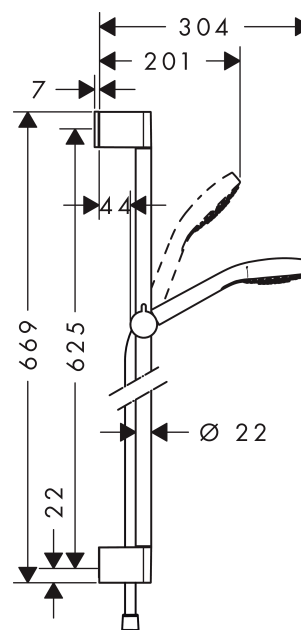

Croma Select E

Croma Select E Vario shower set 0.65m

Surfaces: **white/chrome** Article Number: **26582400**

Description

product features

- spray type: Rain, IntenseRain, TurboRain
- convenient diversion via Select button
- shower head size: 110 mm
- pivot connectors prevent hose from tangling
- 90° position adjustable slider, pivots left and right, up and down
- maximum flow rate (at 0.3 MPa): 15 l/min
- wall bar spacer (grey)
- chrome-plated wall supports of plastic
- ACS 13 ACC NY 145

consists of

- Isiflex shower hose 1.60 m (#28276XXX)
- Croma Select E Vario hand shower (#26812XXX)
- Unica'Croma wall bar 0.65 m (#26503XXX)

Optional Accessoires

- Wall bar spacer (#97450XXX)

Technology

Product image

Scale drawing

Croma Select E

Croma Select E Vario shower set 0.65m

Surfaces: **white/chrome** Article Number: **26582400**

Flowchart

The consumption was measured in combination with the appropriate fittings (thermostat/mixer/in-wall valve) to reflect actual application in practice.

Exploded Drawing

Year of production: >11/14

Croma Select E
Croma Select E Vario shower set 0.65m
 Surfaces: **white/chrome** Article Number: **26582400**

Spare part list

Year of production: >11/14

Pos.	Description	Article Number	PC	PU
1	cover	95217000	4	1
2	tile-matching-disk	97450000	0	1
3	wall support	95218000	3	1
4	mounting set	96179000	4	1
5	support, assy	92366000	11	1
6	-	26812400	0	1
7	filter insert	92421000	16	1
8	shower hose Isiflex'B 1,60 m	28276000	0	1
9	seal	98058000	1	1