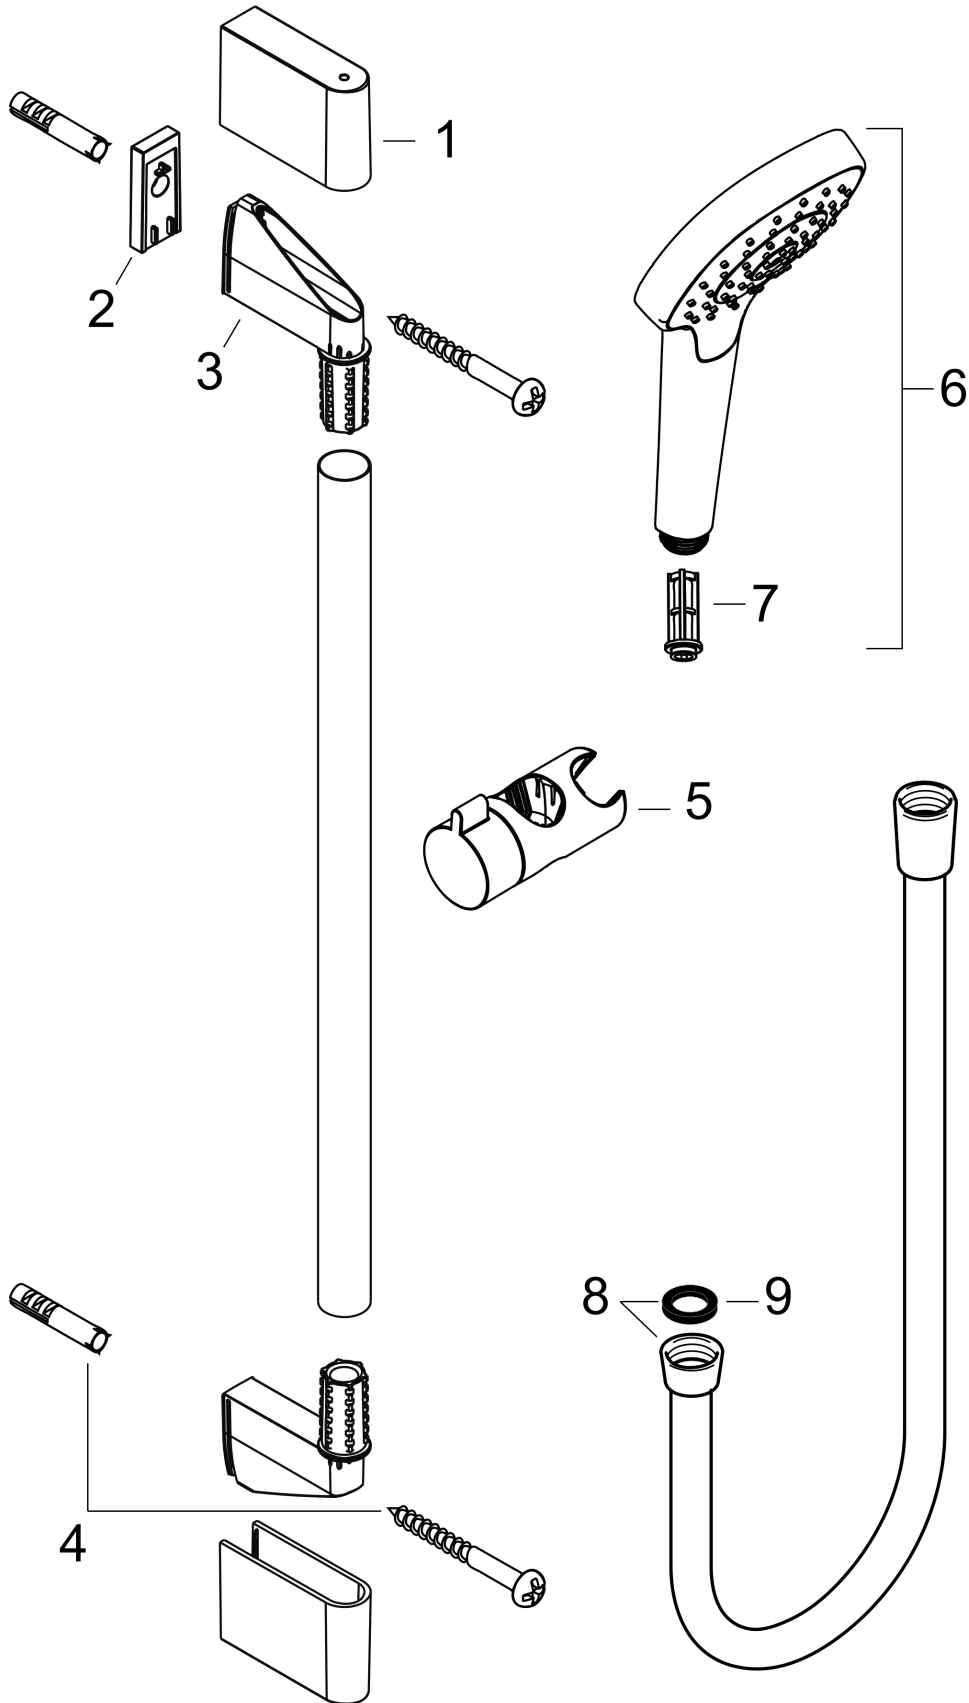

Croma Select E

Croma Select E Vario shower set 0.65m

Surfaces: **white/chrome** Article Number: **26582400**

Description

product features

- spray type: Rain, IntenseRain, TurboRain
- convenient diversion via Select button
- shower head size: 110 mm
- pivot connectors prevent hose from tangling
- 90° position adjustable slider, pivots left and right, up and down
- maximum flow rate (at 0.3 MPa): 15 l/min
- wall bar spacer (grey)
- chrome-plated wall supports of plastic
- ACS 13 ACC NY 145

Scale drawing

Croma Select E

Croma Select E Vario shower set 0.65m

Surfaces: **white/chrome** Article Number: **26582400**

Flowchart

The consumption was measured in combination with the appropriate fittings (thermostat/mixer/in-wall valve) to reflect actual application in practice.

Croma Select E
Croma Select E Vario shower set 0.65m
Surfaces: **white/chrome** Article Number: **26582400**

Installation examples

Croma Select E
Croma Select E Vario shower set 0.65m
Surfaces: **white/chrome** Article Number: **26582400**

Exploded Drawing

Year of production: >11/14

Croma Select E
Croma Select E Vario shower set 0.65m
 Surfaces: **white/chrome** Article Number: **26582400**

Spare part list

Year of production: >11/14

Pos.	Description	Article Number	PC	PU
1	cover	95217000	4	1
2	tile-matching-disk	97450000	0	1
3	wall support	95218000	3	1
4	mounting set	96179000	4	1
5	support, assy	92366000	11	1
6	-	26812400	0	1
7	filter insert	92421000	16	1
8	shower hose Isiflex'B 1,60 m	28276000	0	1
9	seal	98058000	1	1