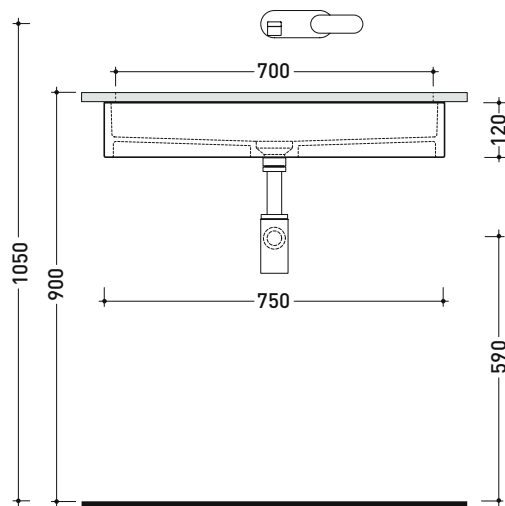

Package dim. 77 x 14,5 x 42 cm | Weight 21,5 kg | Pz. Pallet n° 24

UNI EN 14688 - CL00 Dop-No14688

vista zenitale / zenital view

vista zenitale / zenital view

vista frontale / frontal view

sezione longitudinale / section

sizes in mm

Please consider a 2% tolerance on indicated measurements

CERAMIC: glossy finish

matt finish