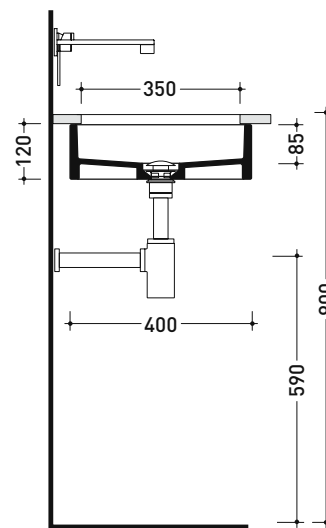

Package dim. 77 x 14,5 x 42 cm | Weight 21,5 kg | Pz. Pallet n° 24

UNI EN 14688 - CL00 Dop-No14688

vista zenitale / zenital view

vista zenitale / zenital view

vista frontale / frontal view

sezione longitudinale / section

sizes in mm

Please consider a 2% tolerance on indicated measurements

CERAMIC: glossy finish

matt finish