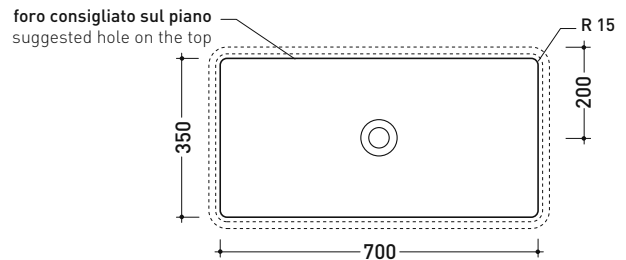

MW75SP Miniwash 75

Under-counter basin 75 cm

• WITHOUT OVERFLOW • GLAZED EXTERIOR

Complements: **FLY crystal tops (FY75PC)**
FLYMAX Pietraluce tops (FY75SP)
 Line taps basin: ONE - NOKÈ - SI - FOLD - X1
 Line accessories: TWO - HOOP - NOKÈ - FOLD

Technical accessories: **Chrome siphon (SIFL/CR) - Telescopic chrome siphon (SIFL066)**
Stop & Go drain (PLSG)
CERAMIC Stop & Go drain (PLCE)
Chrome waste with automatic integrated overflow (PLTPCR)
Waste with automatic integrated overflow and ceramic cover (PLTPCE)
Two piece set chrome tap filters (RF026)

Package dim. 77 x 14,5 x 42 cm | Weight 21,5 kg | Pz. Pallet n° 24

UNI EN 14688 - CL00 Dop-No14688

vista zenitale / zenital view

vista zenitale / zenital view

vista frontale / frontal view

sezione longitudinale / section

sizes in mm

Please consider a 2% tolerance on indicated measurements

CERAMIC: glossy finish

matt finish