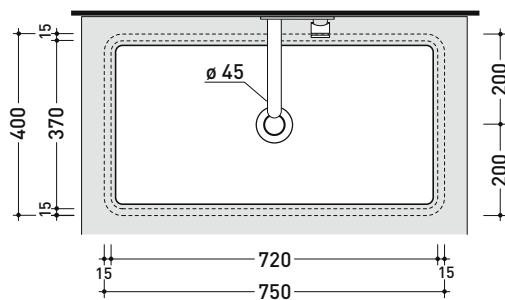

MW75SP Miniwash 75

Under-counter basin 75 cm

• WITHOUT OVERFLOW • GLAZED EXTERIOR

Complements: **FLY crystal tops (FY75PC)**
FLYMAX Pietraluce tops (FY75SP)
 Line taps basin: ONE - NOKÈ - SI - FOLD - X1
 Line accessories: TWO - HOOP - NOKÈ - FOLD

Package dim. 77 x 14,5 x 42 cm | Weight 21,5 kg | Pz. Pallet n° 24

UNI EN 14688 - CL00 Dop-No14688

vista zenitale / zenital view

vista zenitale / zenital view

vista frontale / frontal view

sezione longitudinale / section

sizes in mm

Please consider a 2% tolerance on indicated measurements

CERAMIC: glossy finish

matt finish