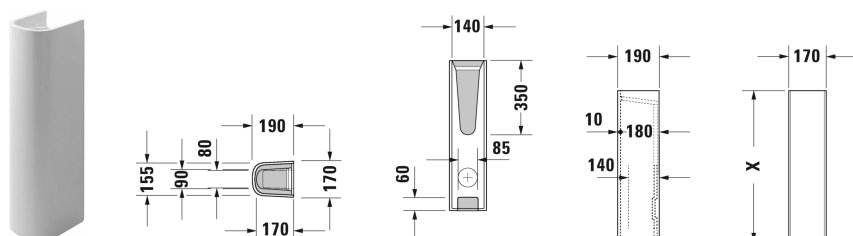

D-Code Pedestal # 08632700002

Pedestal	Dimension	Weight	Order number
for # 231065, 231060, 231055, 034265, 034285, 034210, 034812			
Colors			
00 White Alpin			
Variant			
		10.400 kilogram	08632700002
Suitable products			
Washbasin, furniture washbasin with overflow, with tap platform, underneath glazed, 850 x 480 mm	850 x 480 mm		034285
Washbasin, furniture washbasin with overflow, with tap platform, underneath glazed, 1050 x 480 mm	1050 x 480 mm		034210
Washbasin with overflow, with tap platform, underneath glazed, 650 x 500 mm	650 x 500 mm		231065
Washbasin with overflow, with tap platform, underneath glazed, 600 x 460 mm	600 x 460 mm		231060
Washbasin with overflow, with tap platform, underneath glazed, 550 x 430 mm	550 x 430 mm		231055
Washbasin, furniture washbasin with overflow, with tap platform, underneath glazed, 650 x 485 mm	650 x 485 mm		034265
Double washbasin, double furniture washbasin with overflow, with tap platform, underneath glazed, 1200 x 490 mm	1200 x 490 mm		034812

All drawings contain the necessary measurements which are subject to standard tolerances. They are stated in mm and are non-binding. Exact measurements, in particular for customised installation scenarios, can only be taken from the finished ceramic piece.