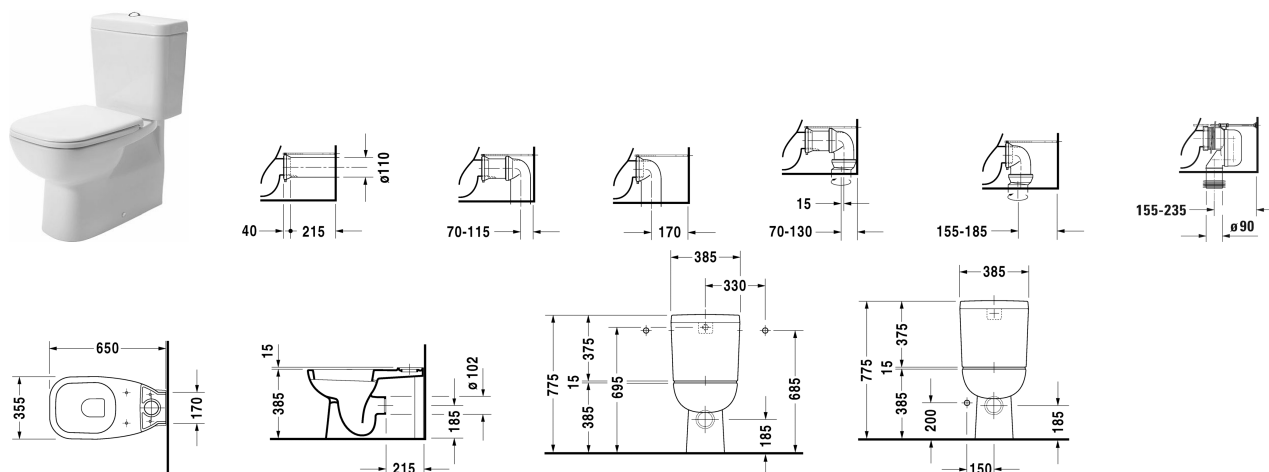

D-Code Toilet close-coupled # 211809..002

| < 355 mm > |

Toilet close-coupled	Dimension	Weight	Order number
washdown model, (without cistern), Outlet for Vario connector set, for horizontal and vertical outlet, length adjustable from 70 - 185 mm, and vario connecting bend, vertical outlet from 155 - 235 mm, fixings included, UWL class 2			
Colors			
00 White Alpin 20 HygieneGlaze (an antibacterial ceramic glaze that provides almost indefinite effectiveness)			
Variant			
♠ 6,0 l	355 x 650 mm	24.500 kilogram	211809..002
Accessory			
Vario connecting bend for vertical outlet	Ø 100 mm	0.700 kilogram	899025
Vario connector set incl. excenter	Ø 110 mm	1.500 kilogram	001422
Suitable products			
Toilet seat and cover hinges plastic, with soft closure,			006739
Toilet seat and cover hinges stainless steel, without soft closure,			006731
Cistern with Dual Flush mechanism, chrome, UWL class 2, 6/3 l, for side supply, 385 x 170 mm	385 x 170 mm		094000
Cistern with Dual Flush mechanism, chrome, UWL class 2, 6/3 l, for bottom left supply, 385 x 170 mm	385 x 170 mm		094010

All drawings contain the necessary measurements which are subject to standard tolerances. They are stated in mm and are non-binding. Exact measurements, in particular for customised installation scenarios, can only be taken from the finished ceramic piece.