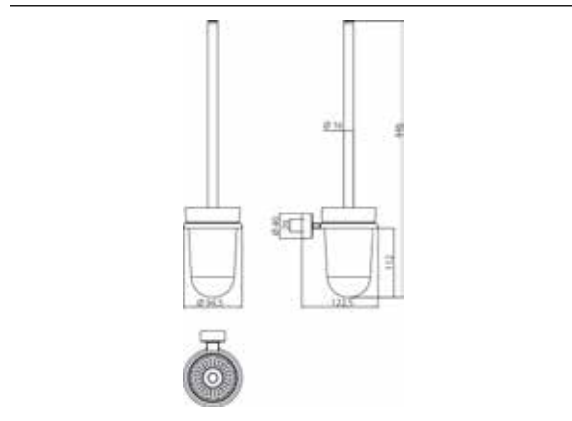

### Toilet brush set chrome

Art.No.4515 001 01

Bowl of satin crystal, brush grip chrome, wall mounted