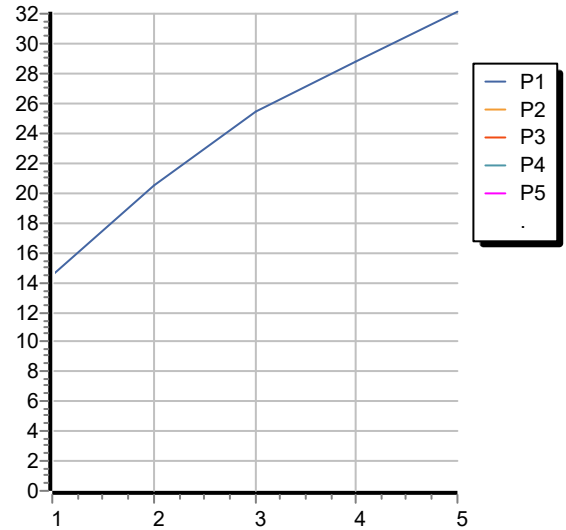

## PAN

Z92059

Disegno Complessivo / Overall Drawing

## PAN

Z92059

Portate / Flowrates (lt/min)

PRESSIONE PRESSURE	1 BAR	2 BAR	3 BAR	4 BAR	5 BAR
P1 BOCCA VASCA WALL SPOUT	14,5	20,5	25,5	28,8	32,2
P2					
P3					
P4					
P5					

## PAN

Z92059

Pesi e Misure / Weights and Sizes

Peso ( Kg ) Weight ( lb )	5,96 ( Kg )	13,15 ( lb )
Volume test ( dc3 ) - ( in3 )	62,66 ( dc3 )	3823,75 ( in3 )
h ( mm ) - ( in )	110,00 ( mm )	4,33 ( in )
L1 ( mm ) - ( in )	445,00 ( mm )	17,52 ( in )
L2 ( mm ) - ( in )	1280,00 ( mm )	50,39 ( in )