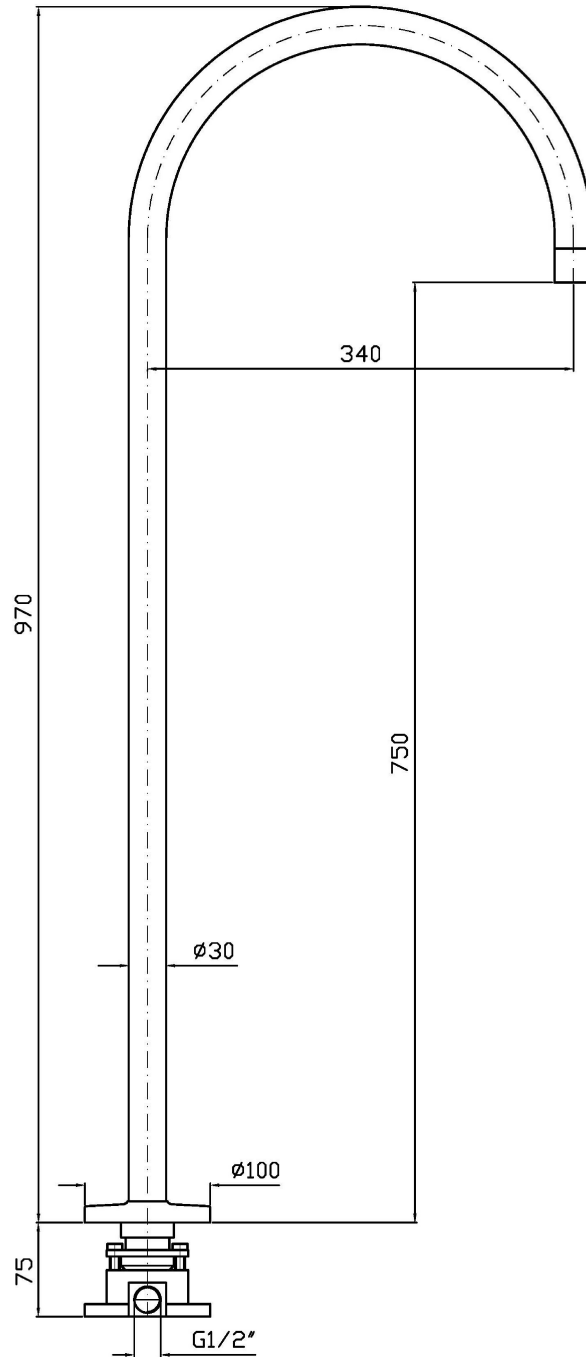

## PAN

Z92059

Bocca vasca free standing. / Free standing bath spout.

Bocca di erogazione vasca free standing.

Free standing bath spout.

R99672

Parte incasso. / Built-in part.

## PAN

Z92059

Disegno Complessivo / Overall Drawing

## PAN

Z92059

Portate / Flowrates (lt/min)

PRESSIONE PRESSURE	1 BAR	2 BAR	3 BAR	4 BAR	5 BAR
P1 BOCCA VASCA WALL SPOUT	14,5	20,5	25,5	28,8	32,2
P2					
P3					
P4					
P5					

## PAN

Z92059

Pesi e Misure / Weights and Sizes

Peso ( Kg ) Weight ( lb )	5,96 ( Kg )	13,15 ( lb )
Volume test ( dc3 ) - ( in3 )	62,66 ( dc3 )	3823,75 ( in3 )
h ( mm ) - ( in )	110,00 ( mm )	4,33 ( in )
L1 ( mm ) - ( in )	445,00 ( mm )	17,52 ( in )
L2 ( mm ) - ( in )	1280,00 ( mm )	50,39 ( in )