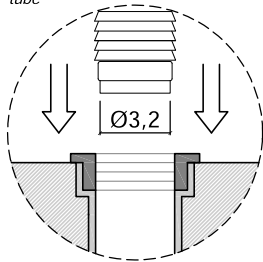

Article: **ALBUME21**

Material: Marmo Carrara - Nero Marquinia

Gross weight: kg 65,6 ca.

Net weight: kg 47,6 ca.

Packing dimensions: cm 33 x 33 x 70,5

Description: Pedestal in Cristalmood, lacquered resin available in various colors as per our samples or in metallic finishes with floor drainage, siphon and flexible and rigid hose.

ALBUME21

Predisporre scarico a pavimento per tubo Ø32mm
Prepare the floor drain for a Ø32mm tube

ALBUME20

Predisporre scarico a pavimento per tubo Ø40mm
Prepare the floor drain for a Ø40mm tube