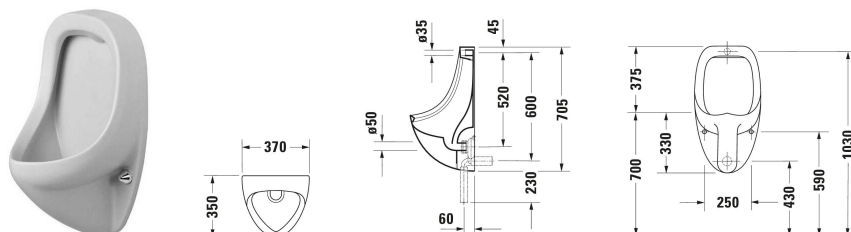

Universal Urinal Ben # 0847370000

|< 370 mm >|

Urinal Ben	Dimension	Weight	Order number
Flushing rim: Closed, Flush principle: washdown model, Flush construction: Extractor, Inlet supply position: Back, Concealed inlet, Outlet drain: vertical, horizontal, Concealed outlet, Dimensions of water supply connection: 1/2"			
Colors			
00 White Alpin			
Variant			
White High Gloss, Incl. mounting material, Outlet drain: horizontal	370x705 mm	16.200 kg	0847370000
Sanitary ceramics with the special WonderGliss surface finish will remain clean and attractive-looking for a long time to come. When ordering WonderGliss please add a "1" as eleventh digit to the model number.			
Accessory			
Connecting kit Urinal	110 x 70 mm	0.1 kg	695800
Mounting Suitable for Urinal	Ø 10 mm	0.065 kg	005030
Siphon Outlet drain: horizontal, Ø 50 mm	Ø 50 mm	0.37 kg	005112
Siphon Outlet drain: vertical, Ø 50 mm	Ø 50 mm	0.12 kg	005111

All drawings contain the necessary measurements which are subject to standard tolerances. They are stated in mm and are non-binding. Exact measurements, in particular for customised installation scenarios, can only be taken from the finished piece.