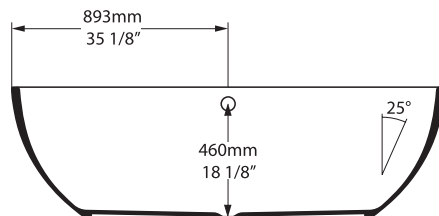

Barcelona Classic BAR-N-SW-NO / BARM-N-SM-NO

Top view

Front view

Side view

Section BB

Shown with
K17 Waste Kit

Section AA

rich in
Volcanic
Limestone™

BV-2.1_0031

447

350 ltr

287

190 ltr

97

0 ltr

Recommended wastes: K-12-xx / K-17-xx / K-36-xx / K-40-xx