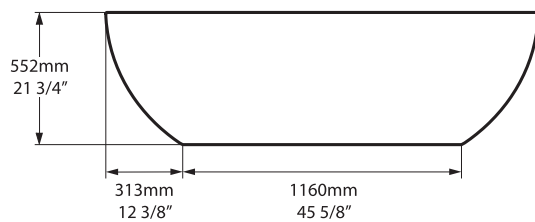

Barcelona Classic BAR-N-SW-NO / BARM-N-SM-NO

Top view

Front view

Side view

Section BB

Shown with
K17 Waste Kit

Section AA

rich in
Volcanic
Limestone™

BV-2.1_0031

447

350 ltr

287

190 ltr

97

0 ltr

Recommended wastes: K-12-xx / K-17-xx / K-36-xx / K-40-xx