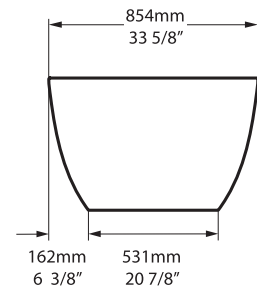

Barcelona Classic BAR-N-SW-NO / BARM-N-SM-NO

Top view

Front view

Side view

Section BB

Shown with
K17 Waste Kit

Section AA

rich in
Volcanic
Limestone™

BV-2.1_0031

447

350 ltr

287

190 ltr

97

0 ltr

Recommended wastes: K-12-xx / K-17-xx / K-36-xx / K-40-xx