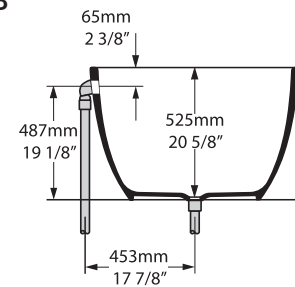

Barcelona Classic BAR-N-SW-NO / BARM-N-SM-NO

Top view

Front view

Side view

Section BB

Shown with
K17 Waste Kit

Section AA

rich in
Volcanic
Limestone™

BV-2.1_0031

447

350 ltr

287

190 ltr

97

0 ltr

Recommended wastes: K-12-xx / K-17-xx / K-36-xx / K-40-xx