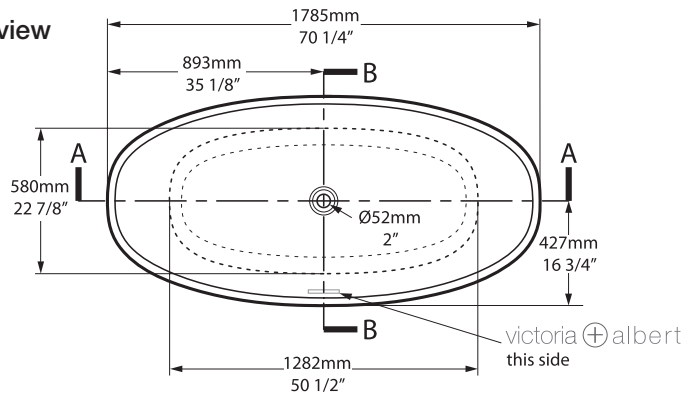

Barcelona Classic BAR-N-SW-NO / BARM-N-SM-NO

Top view

Front view

Side view

Section BB

Shown with
K17 Waste Kit

Section AA

rich in
Volcanic
Limestone™

BV-2.1_0031

447

350 ltr

287

190 ltr

97

0 ltr

Recommended wastes: K-12-xx / K-17-xx / K-36-xx / K-40-xx