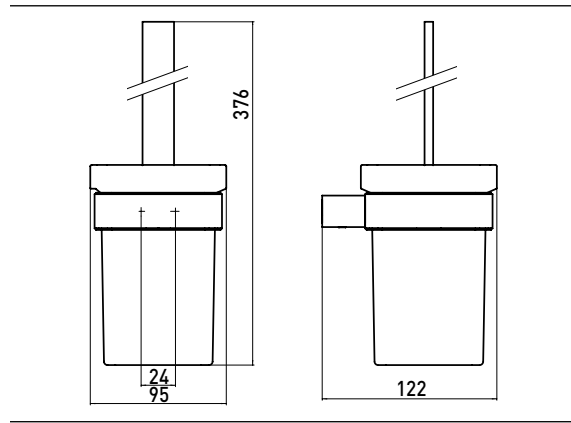

PRODUCT INFORMATION

Toilet brush set, satin crystal glass, brush grip chrome, brush white, wall-mounted version black

Art.No.0515 133 00