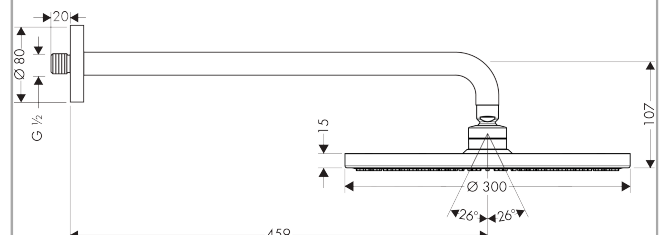

Raindance S

Overhead shower 300 1jet with shower arm 46 cm

Finish: **Chrome** Article Number: **27492000**

Description

product features

- consists of: overhead shower, shower arm
- shower head size: 300 mm
- spray type: RainAir
- flow rate RainAir spray at 3 bar: 18 l/min
- maximum flow rate at 3 bar: 18 l/min
- minimum flow pressure: 1,5 bar
- ball-joint: overhead shower angle adjustable
- material spray disc: metal
- shower arm length: 460 mm
- spray disc removable for cleaning
- installation: wall
- connection thread: G 1/2
- connection dimension: DN15
- suitable for continuous flow water heaters

Technology

Certificates / Sustainability

Product image

Scale drawing

Flowchart

The consumption was measured in combination with the appropriate fittings (thermostat/mixer/in-wall valve) to reflect actual application in practice.

Raindance S
Overhead shower 300 1jet with shower arm 46 cm
 Finish: **Chrome** Article Number: **27492000**

Exploded Drawing

Year of production: >01/11

Raindance S
Overhead shower 300 1jet with shower arm 46 cm
 Finish: **Chrome** Article Number: **27492000**