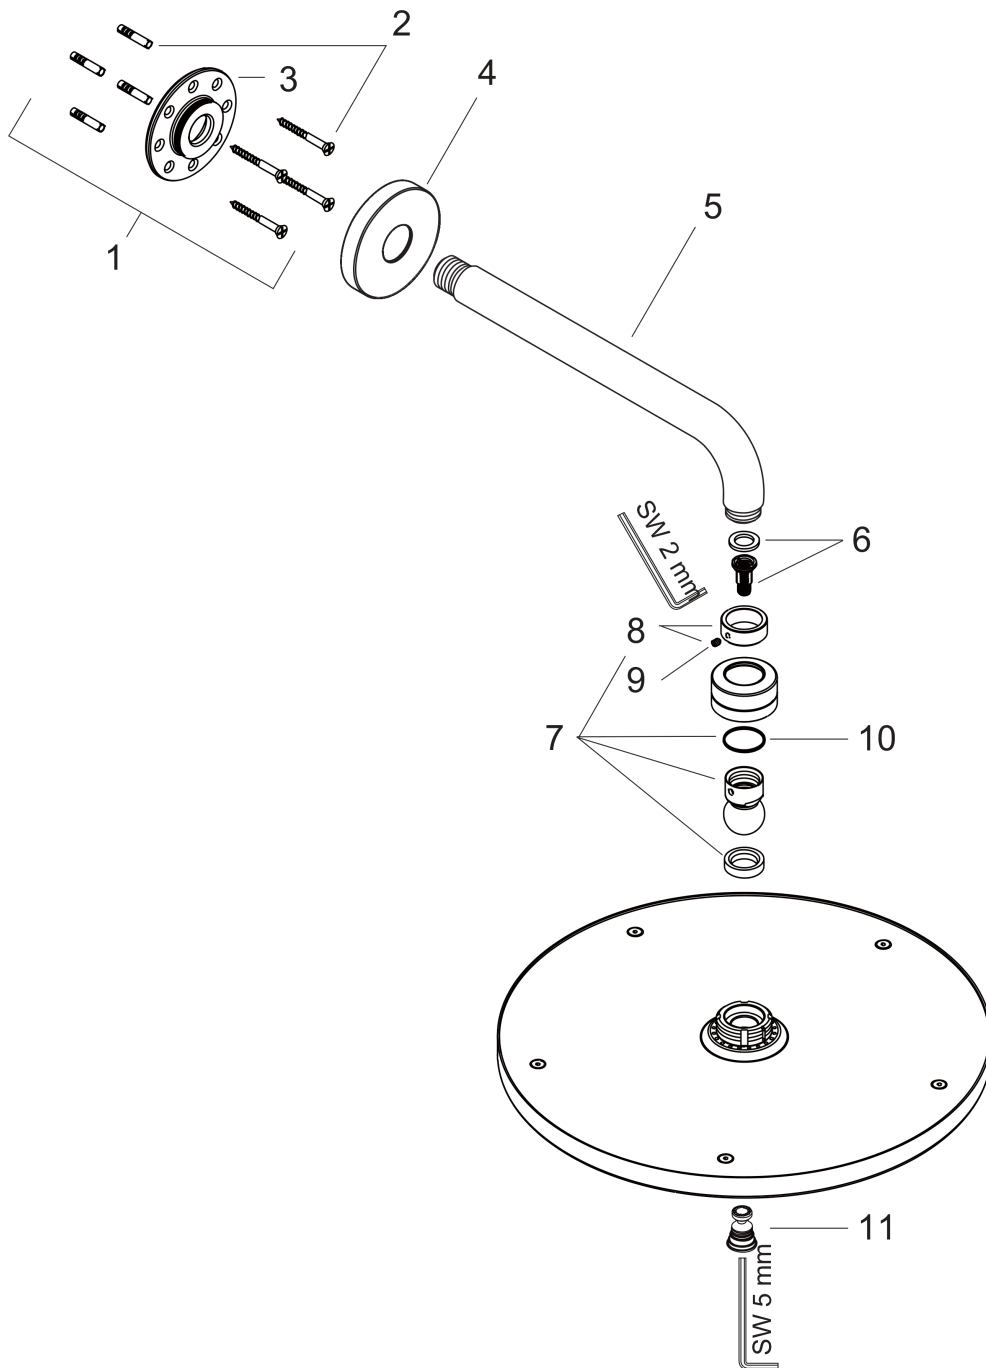

Raindance S

Overhead shower 300 1jet with shower arm 46 cm

Finish: **Chrome** Article Number: **27492000**

Description

product features

- consists of: overhead shower, shower arm
- shower head size: 300 mm
- spray type: RainAir
- flow rate RainAir spray at 3 bar: 18 l/min
- maximum flow rate at 3 bar: 18 l/min
- minimum flow pressure: 1,5 bar
- ball-joint: overhead shower angle adjustable
- material spray disc: metal
- shower arm length: 460 mm
- spray disc removable for cleaning
- installation: wall
- connection thread: G 1/2
- connection dimension: DN15
- suitable for continuous flow water heaters

Technology

Certificates / Sustainability

Product image

Scale drawing

Flowchart

The consumption was measured in combination with the appropriate fittings (thermostat/mixer/in-wall valve) to reflect actual application in practice.

Raindance S
Overhead shower 300 1jet with shower arm 46 cm
 Finish: **Chrome** Article Number: **27492000**

Exploded Drawing

Year of production: >01/11

Raindance S
Overhead shower 300 1jet with shower arm 46 cm
 Finish: **Chrome** Article Number: **27492000**

Spare part list

Year of production: >01/11

Pos.	Description	Article Number	PC	PU
1	mounting kit	95208000	11	1
2	mounting set	40916000	2	1
3	O-ring 34x2	98383000	2	1
4	escutcheon Ø 80 mm	98940000	7	1
5	shower arm	95513000	16	1
6	filter insert	97708000	2	1
7	ball joint	98941000	9	1
8	lock washer	98942000	6	1
9	hollow set screw M4x6	97767000	1	1
10	lever collar	97536000	2	1
11	air jet	95794000	8	1
a	non return valve	95699000	5	1