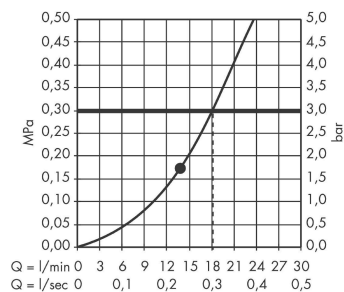

Raindance S

Overhead shower 300 1jet with shower arm 46 cm

Finish: **Chrome** Article Number: **27492000**

Description

product features

- consists of: overhead shower, shower arm
- shower head size: 300 mm
- spray type: RainAir
- flow rate RainAir spray at 3 bar: 18 l/min
- maximum flow rate at 3 bar: 18 l/min
- minimum flow pressure: 1,5 bar
- ball-joint: overhead shower angle adjustable
- material spray disc: metal
- shower arm length: 460 mm
- spray disc removable for cleaning
- installation: wall
- connection thread: G 1/2
- connection dimension: DN15
- suitable for continuous flow water heaters

Technology

Certificates / Sustainability

Product image

Scale drawing

Flowchart

The consumption was measured in combination with the appropriate fittings (thermostat/mixer/in-wall valve) to reflect actual application in practice.