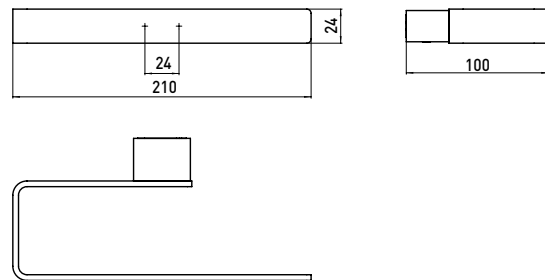

## PRODUCT INFORMATION

Towel ring, fixed black

Art.No.0555 133 00