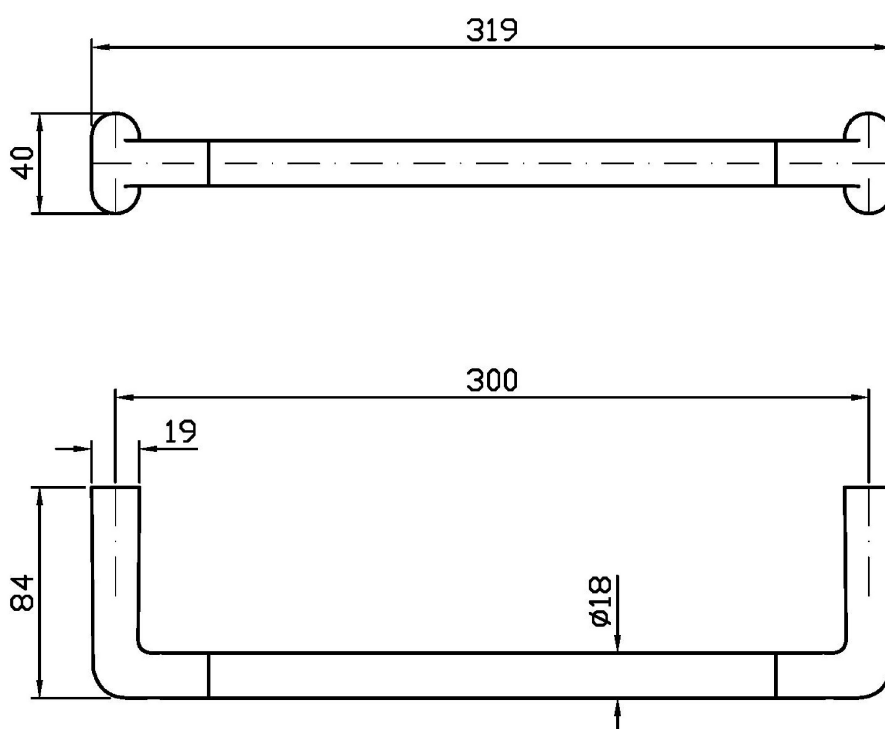

MEDAMEDA

ZAD920

Porta salviette. / Towel holder.

Porta salviette L. 300 mm.

Towel holder length 300 mm.

Finiture / Finishes

 Croma / Chrome	 C3 Nickel Spazzolato / Brushed Nickel	 C8 Nickel Lucido / Polished Nickel	 C40 Oro / Gold	 C41 Oro spazzolato / Brushed Gold	 C50 Metal Black / Metal Black	 C51 Metal Black spazzolato / Brushed Metal Black
 N1 Nero Opaco Goffrato / Embossed Matt Black	 P31 Brushed PVD British gold / Brushed PVD British gold	 P81 Brushed total black PVD / Brushed total black PVD				

MEDAMEDA

ZAD920

Disegno Complessivo / Overall Drawing

Note / Notes

MEDAMEDA

ZAD920**Pesi e Misure / Weights and Sizes**

Peso (Kg) Weight (lb)	1,10 (Kg)	2,43 (lb)
Volume test (dc3) - (in3)	1,99 (dc3)	121,44 (in3)
h (mm) - (in)	55,00 (mm)	2,17 (in)
L1 (mm) - (in)	100,00 (mm)	3,94 (in)
L2 (mm) - (in)	360,00 (mm)	14,17 (in)