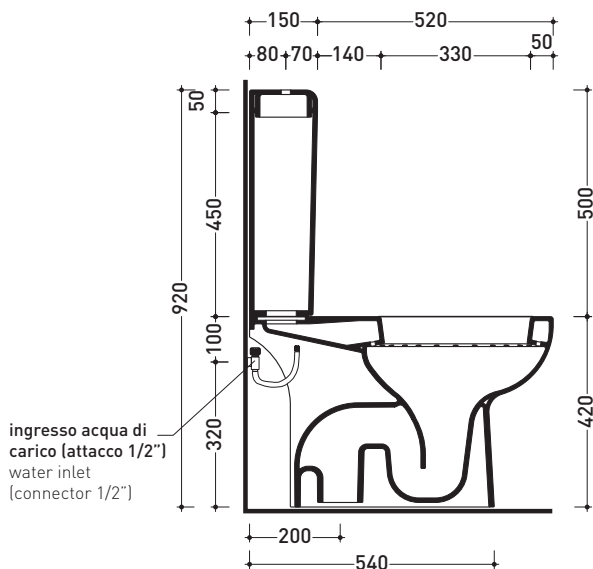

Technical accessories: Floor fixing kit (9003)
Double flushing system (9104)

Package dim. wc 67 x 36 x 43,5 cm | Weight 27 kg | Pz. Pallet n° 18

Package dim. cistern 35 x 15 x 51,5 cm | Weight 15,5 kg | Pz. Pallet n° 24

CE UNI EN 997

Dop-No997

WHILE STOCKS LAST

vista zenitale / zenital view

sezione longitudinale / section

vista retro / back view

sizes in mm

Please consider a 2% tolerance on indicated measurements