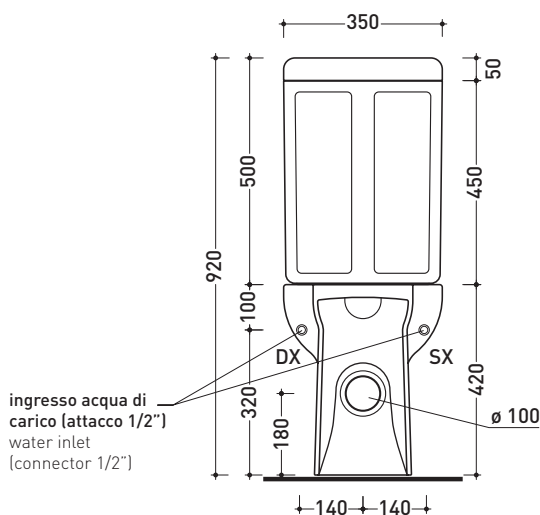

Technical accessories: Floor fixing kit (9003)
Double flushing system (9104)

Package dim. wc 67 x 36 x 43,5 cm | Weight 27 kg | Pz. Pallet n° 18

Package dim. cistern 35 x 15 x 51,5 cm | Weight 15,5 kg | Pz. Pallet n° 24

CE UNI EN 997

Dop-No997

WHILE STOCKS LAST

vista zenitale / zenital view

sezione longitudinale / section

vista retro / back view

sizes in mm

Please consider a 2% tolerance on indicated measurements