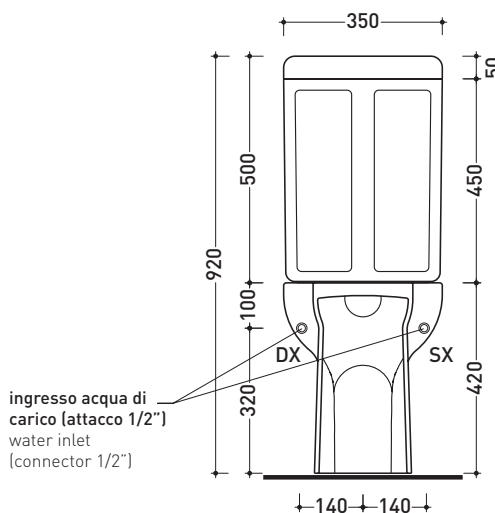

Technical accessories: Floor fixing kit (9003)
Double flushing system (9104)

Package dim. wc 67 x 36 x 43,5 cm | Weight 27 kg | Pz. Pallet n° 18

Package dim. cistern 35 x 15 x 51,5 cm | Weight 15,5 kg | Pz. Pallet n° 24

CE UNI EN 997

Dop-No997

WHILE STOCKS LAST

vista zenitale / zenital view

sezione longitudinale / section

vista retro / back view

sizes in mm

Please consider a 2% tolerance on indicated measurements