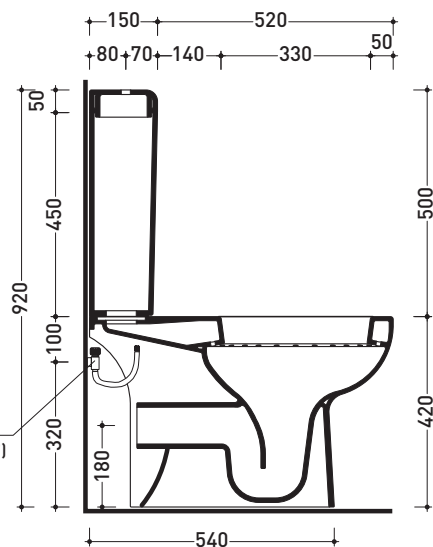

Technical accessories: Floor fixing kit (9003)
Double flushing system (9104)

Package dim. wc 67 x 36 x 43,5 cm | Weight 27 kg | Pz. Pallet n° 18

Package dim. cistern 35 x 15 x 51,5 cm | Weight 15,5 kg | Pz. Pallet n° 24

CE UNI EN 997

Dop-No997

WHILE STOCKS LAST

vista zenitale / zenital view

sezione longitudinale / section

vista retro / back view

sizes in mm

Please consider a 2% tolerance on indicated measurements