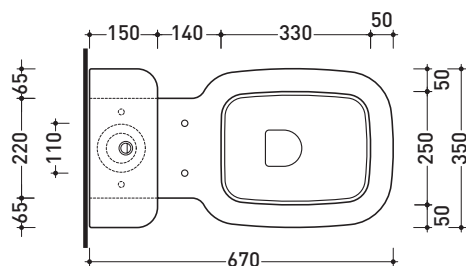

Technical accessories: Floor fixing kit (9003)
Double flushing system (9104)

Package dim. wc 67 x 36 x 43,5 cm | Weight 27 kg | Pz. Pallet n° 18

Package dim. cistern 35 x 15 x 51,5 cm | Weight 15,5 kg | Pz. Pallet n° 24

CE UNI EN 997

Dop-No997

WHILE STOCKS LAST

vista zenitale / zenital view

sezione longitudinale / section

vista retro / back view

sizes in mm

Please consider a 2% tolerance on indicated measurements