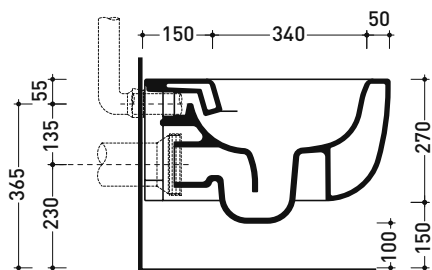

Package dim. 57 x 39 x 35 cm | Weight 26,5 kg | Pz. Pallet n° 15

UNI EN 997

Dop-No997

Flaminia does not recommend combining this toilet model with rapid-flow/flushometer systems or traditional high tanks

vista zenitale / zenital view

vista laterale / lateral view

sezione longitudinale / section

vista retro / back view