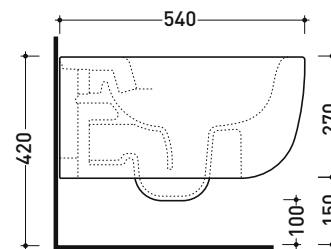

Package dim. 57 x 39 x 35 cm | Weight 26,5 kg | Pz. Pallet n° 15

UNI EN 997

Dop-No997

Flaminia does not recommend combining this toilet model with rapid-flow/flushometer systems or traditional high tanks

vista zenitale / zenital view

vista laterale / lateral view

sezione longitudinale / section

vista retro / back view