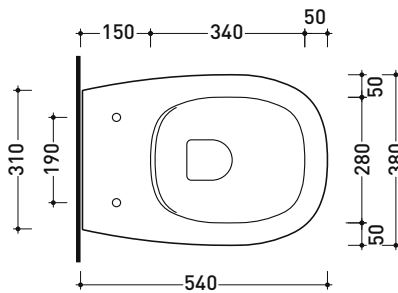

BN118G

Wall hung wc with goclean® system (fixing kit art. 9008 included)

Complements: Soft-closing thermosetting wrapping seat&cover (BNCW03)
Line accessories: TWO - HOOP - FOLD

Technical accessories: Universal fixing bracket for wall hung wc/bidet (41/P)

Package dim. 57 x 39 x 35 cm | Weight 26,5 kg | Pz. Pallet n° 15

UNI EN 997

Dop-No997

Flaminia does not recommend combining this toilet model with rapid-flow/flushometer systems or traditional high tanks

vista zenitale / zenital view

vista laterale / lateral view

sezione longitudinale / section

vista retro / back view