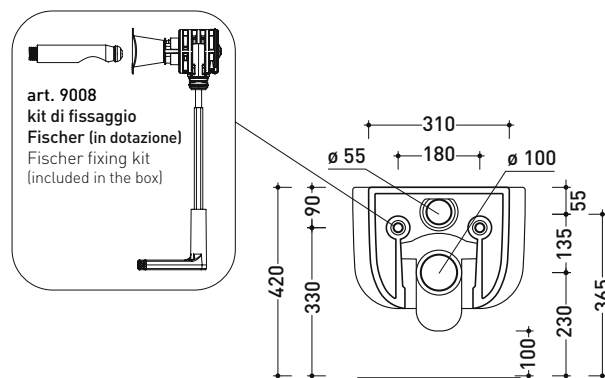

BN118G

Wall hung wc with goclean® system (fixing kit art. 9008 included)

Complements: Soft-closing thermosetting wrapping seat&cover (BNCW03)
Line accessories: TWO - HOOP - FOLD

Technical accessories: Universal fixing bracket for wall hung wc/bidet (41/P)

Package dim. 57 x 39 x 35 cm | Weight 26,5 kg | Pz. Pallet n° 15

UNI EN 997

Dop-No997

Flaminia does not recommend combining this toilet model with rapid-flow/flushometer systems or traditional high tanks

vista zenitale / zenital view

vista laterale / lateral view

sezione longitudinale / section

vista retro / back view