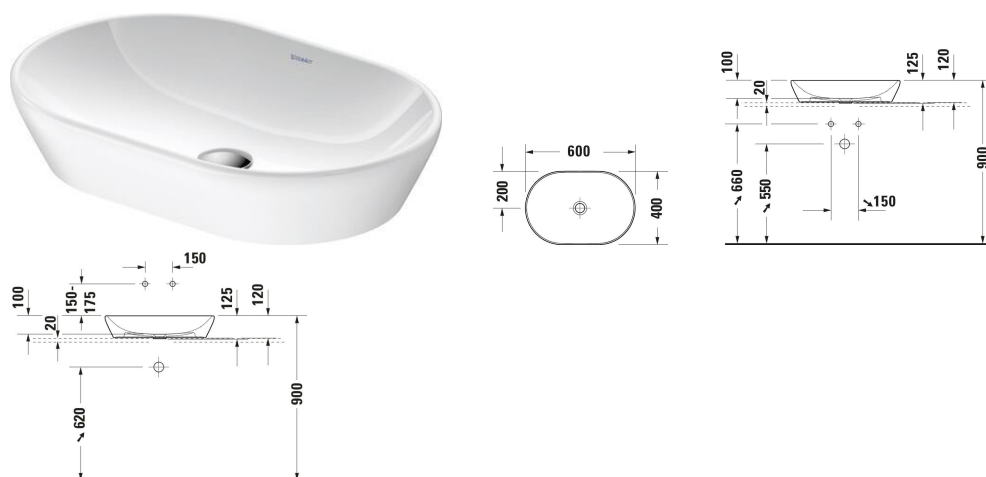

D-Neo Washbowl # 2372600070

| < 600 mm > |

Washbowl	Dimension	Weight	Order number
Oval, Tap hole platform: No, Overflow: No, 600 mm			
Colors			
00 White Alpin			
Variant			
☒ White High Gloss, Half oval, Number of washing areas: 1 Middle	600x125 mm	10.300 kg	2372600070
Accessory			
Slotted waste washbasin without overflow, Diameter: 72 mm	Ø 72 mm	0.45 kg	005024
Design siphon Material: Brass, Outlet drain: horizontal, Suitable for Washbasin	70 x 425 mm	1.5 kg	005036
Suitable products			
Console vanity unit wall-mounted Number of pull-out compartments: 1, Incl. console: Yes, Tap hole drillings possible, Handle Silver, Soft self-closing automatic with damping, 800 x 550 mm	800 x 550 mm		KT6694
Console vanity unit wall-mounted Number of pull-out compartments: 1, Incl. console: Yes, Tap hole drillings possible, Handle Silver, Soft self-closing automatic with damping, 1000 x 550 mm	1000 x 550 mm		KT6695
Console vanity unit wall-mounted Number of pull-out compartments: 1, Incl. console: Yes, Tap hole drillings possible, Handle Silver, Soft self-closing automatic with damping, 1200 x 550 mm	1200 x 550 mm		KT6696