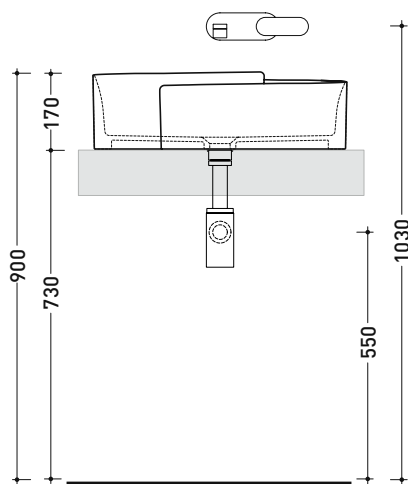

vista frontale / frontal view