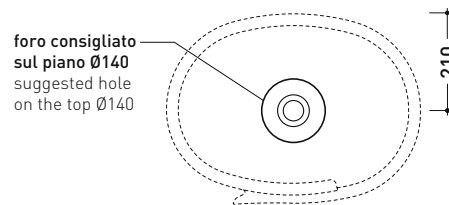

vista zenitale / zenital view