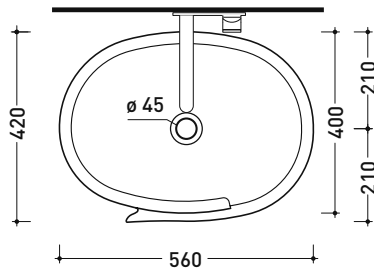

CE UNI EN 14688 - CL00 Dop-No14688

vista zenitale / zenital view