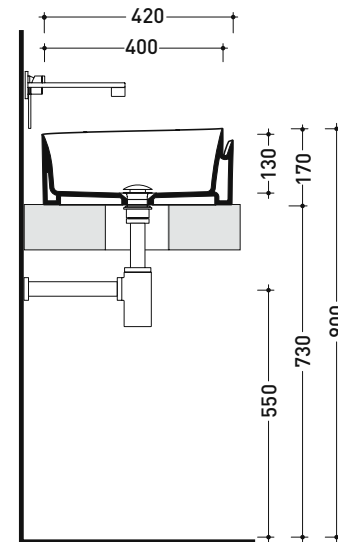

sezione longitudinale / section

sizes in mm

CERAMIC: glossy finish

white black

matt finish