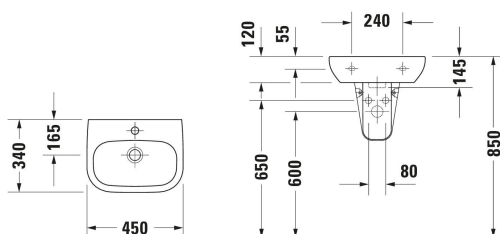

D-Code Hand basin # 07054500002

| < 450 mm > |

Hand basin	Dimension	Weight	Order number
Semi-circular, Tap hole platform: Yes, Overflow: Yes, Underside glazed, 450 mm			
Colors			
00 White Alpin			
Variant			
● White High Gloss, Rectangular, Number of washing areas: 1 Middle, Number of faucet holes per wash area: 1 Middle, Back side glazed: No	450x145 mm	10.200 kg	07054500002
Accessory			
Push-open waste Suitable for washbasin with overflow, Ø 63,5 mm	Ø 63.5 mm	0.34 kg	005052
Suitable products			
Siphon cover Type of mounting: Wall-mounted, 215 x 213 mm	215 x 213 mm		085717
Recommended faucets			
Single lever basin mixer S Ceramic cartridge, Height: 155 mm, Spout reach: 91 mm, Connection type for water supply connection: Flexible connecting hoses, Dimension of connection hose: 3/8", Spray mode: Normal spray, Aerator adjustable, recommended operating pressure: 1 - 5 bar, Noise class: I, Handle version: lever handle, 121 x 41 mm	121 x 41 mm		C11010001
Single lever basin mixer S Chrome, Ceramic cartridge, Height: 152 mm, Spout reach: 100,5 mm, Connection type for water supply connection: Flexible connecting hoses, Dimension of connection hose: 3/8", Spray mode: Normal spray, Aerator adjustable, Temperature limit adjustable, recommended operating pressure: 1 - 5 bar, Noise class: I, Handle version: lever handle, 137 x 42 mm	137 x 42 mm		B21010001
Single lever basin mixer Ceramic cartridge, Height: 74 mm, Connection type for water supply connection: Basic Set, Spray mode: Normal spray, Aerator adjustable, Including trim parts, recommended operating pressure: 1 - 5 bar, Noise class: I, Handle version: lever handle, Unified Water Label (UWL) Class: 1, 173 x 174 mm	173 x 174 mm		C11070003