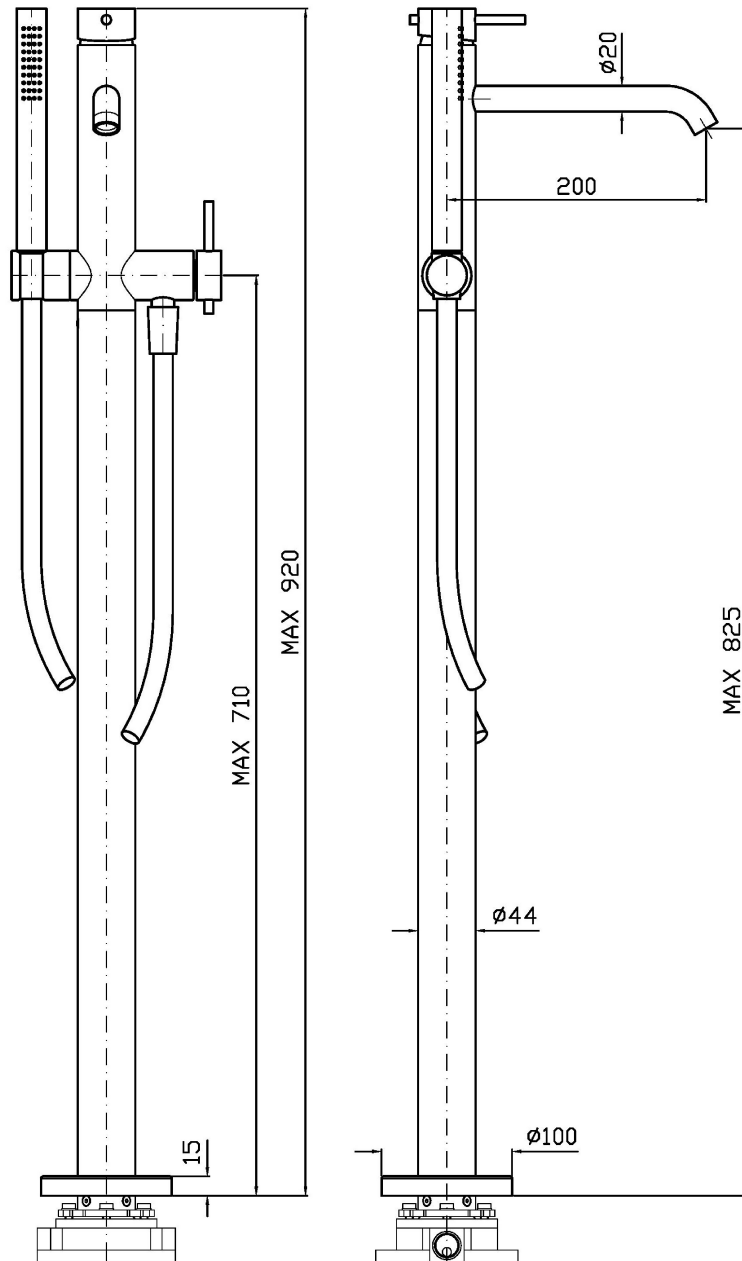

HELM

ZHE730.X

Disegno Complessivo / Overall Drawing

Note / Notes