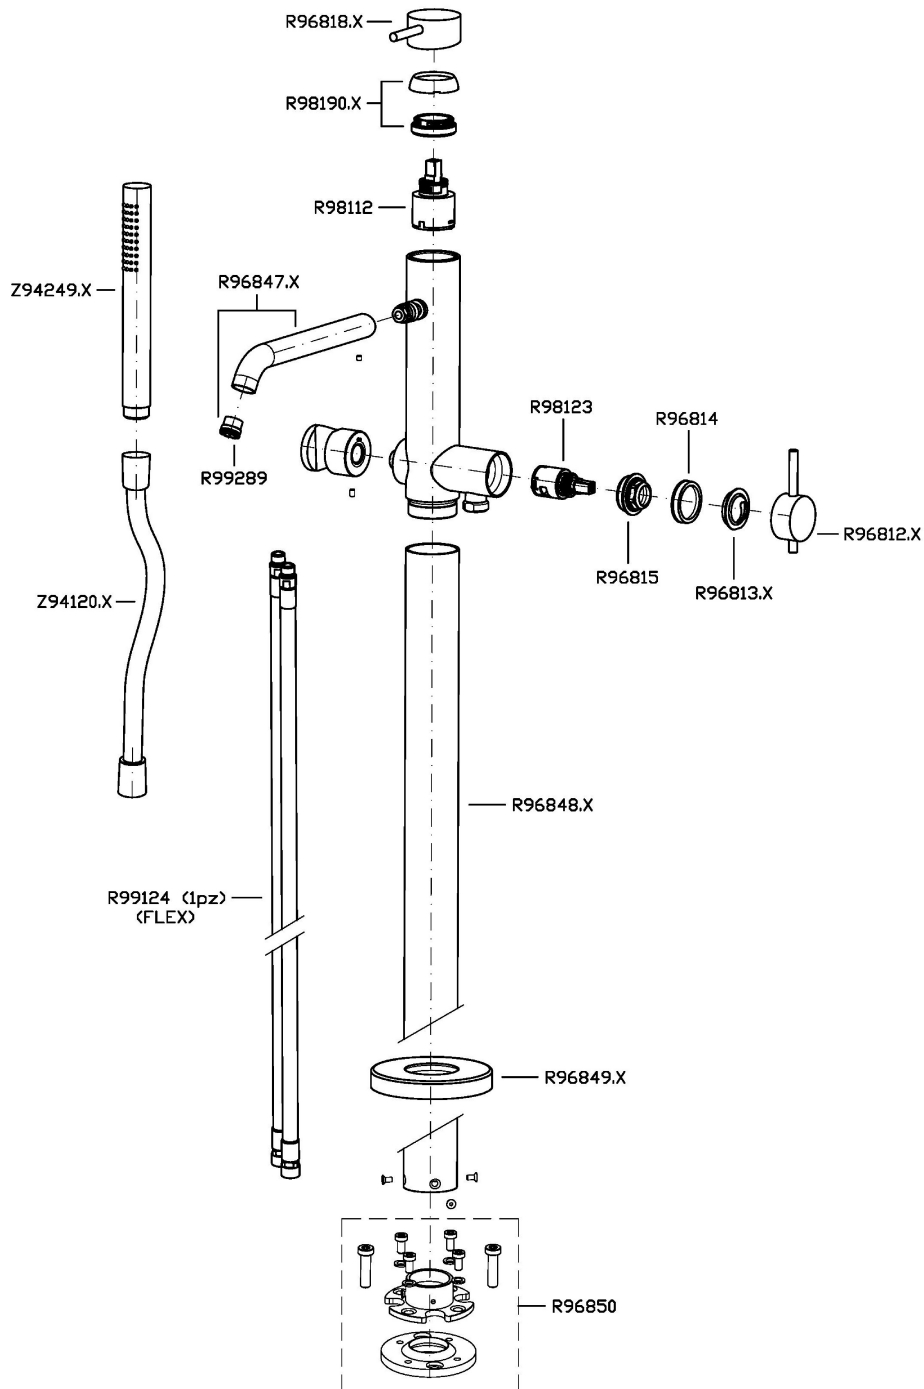

HELM

ZHE730.X

Esplosi / Exploded