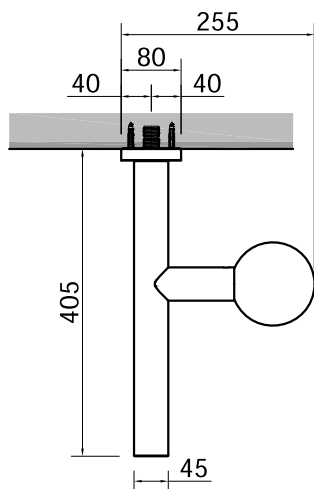

Article: **APOLLO3**

Material: Brass

Finish: (1) Matt black - (2) Lacquered matt as per our color samples.

Gross weight: kg 2,4 ca.

Net weight: kg 2,9 ca.

Description: Brass ceiling showerhead complete with LED lighting that automatically turns on simultaneously with the water supply and delayed switching off of 120 sec, complete with transformer. Structure available in finishes 1 and 2.

montaggio a soffitto
ceiling mounting

APOLLO3 - Curve di portata del soffione - Showerhead flow rates *

GETTO / JET	0,5 bar	1 bar	2 bar	3 bar	4 bar	5 bar
PIOGGIA / RAIN	9	12,5	18	22	25	27

N.B: articolo fornito con limitatore 15 L/MIN