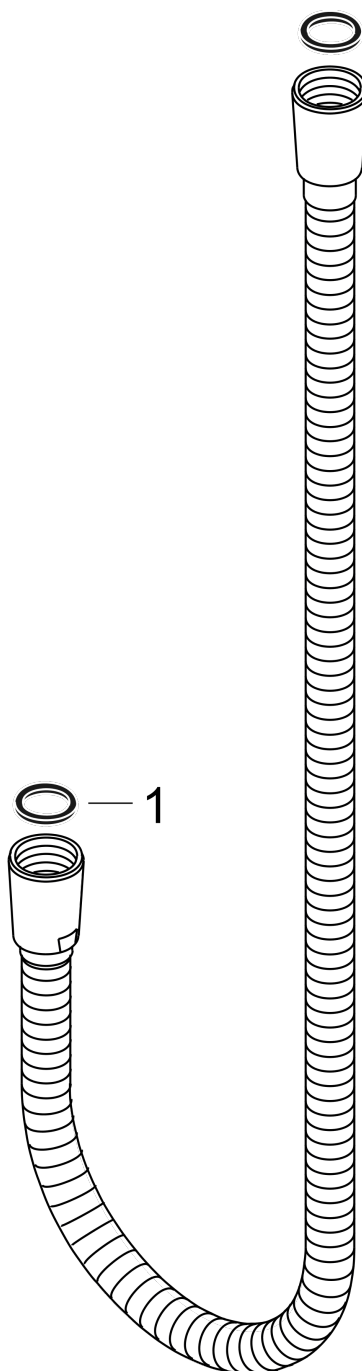

Metal shower hose 1.60 m

Finish: **Brushed Bronze** Article Number: **28116140**

product features

- metal shower hose
- without plastic coating
- shower hose length: 1.60 m
- pivot joints on both sides
- kink-protected
- nuts shower hose: conical nut on both ends
- connection thread: G ½

Product image

Scale drawing

Metal shower hose 1.60 m

Finish: **Brushed Bronze** Article Number: **28116140**

Exploded Drawing

Year of production: >11/16

Metal shower hose 1.60 m

Finish: **Brushed Bronze** Article Number: **28116140**

Spare part list

Year of production: >11/16

Pos.		Article Number	PC	PU
1	seal	98058000	1	1