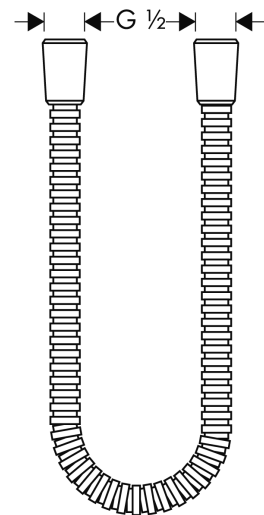

Metal shower hose 1.60 m

Finish: **Brushed Bronze** Article Number: **28116140**

product features

- metal shower hose
- without plastic coating
- shower hose length: 1.60 m
- pivot joints on both sides
- kink-protected
- nuts shower hose: conical nut on both ends
- connection thread: G ½

Product image

Scale drawing

Metal shower hose 1.60 m

Finish: **Brushed Bronze** Article Number: **28116140**

Exploded Drawing

Year of production: >11/16

Metal shower hose 1.60 m

Finish: **Brushed Bronze** Article Number: **28116140**

Spare part list

Year of production: >11/16

Pos.		Article Number	PC	PU
1	seal	98058000	1	1