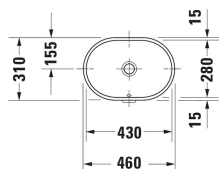

**Universal Built-in basin # 0336430000**

| &lt; 460 mm &gt; |

Built-in basin	Dimension	Weight	Order number
Washbasin version: Installation, 460x310 mm, Tap hole platform: No, Overflow: Yes, Type of mounting: undercounter, Incl. fixings for installation in wooden consoles			
<b>Colors</b>			
00 White Alpin			
<b>Variant</b>			
<input checked="" type="checkbox"/> Washbasin version: undercounter, White High Gloss	460x165 mm	5.600 kg	0336430000
Sanitary ceramics with the special WonderGliss surface finish will remain clean and attractive-looking for a long time to come. When ordering WonderGliss please add a "1" as eleventh digit to the model number.			
<b>Accessory</b>			
Push-open waste Suitable for washbasin with overflow, Ø 63,5 mm	Ø 63.5 mm	0.34 kg	005052
Fixation Type of installation: In natural stone console, Suitable for Built-in basin	20 x 40 mm	0.2 kg	005028
Design siphon Material: Brass, Outlet drain: horizontal, Suitable for Washbasin	70 x 425 mm	1.5 kg	005036

All drawings contain the necessary measurements which are subject to standard tolerances. They are stated in mm and are non-binding. Exact measurements, in particular for customised installation scenarios, can only be taken from the finished piece.