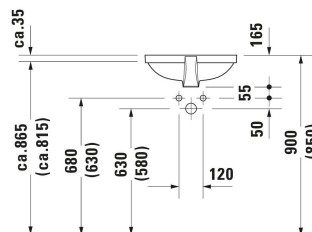

**Universal Built-in basin # 0336430000**

| &lt; 460 mm &gt; |

Built-in basin	Dimension	Weight	Order number
Washbasin version: Installation, 460x310 mm, Tap hole platform: No, Overflow: Yes, Type of mounting: undercounter, Incl. fixings for installation in wooden consoles			
<b>Colors</b>			
00 White Alpin			
<b>Variant</b>			
<input checked="" type="checkbox"/> Washbasin version: undercounter, White High Gloss	460x165 mm	5.600 kg	0336430000
Sanitary ceramics with the special WonderGliss surface finish will remain clean and attractive-looking for a long time to come. When ordering WonderGliss please add a "1" as eleventh digit to the model number.			
<b>Accessory</b>			
Push-open waste Suitable for washbasin with overflow, Ø 63,5 mm	Ø 63.5 mm	0.34 kg	005052
Fixation Type of installation: In natural stone console, Suitable for Built-in basin	20 x 40 mm	0.2 kg	005028
Design siphon Material: Brass, Outlet drain: horizontal, Suitable for Washbasin	70 x 425 mm	1.5 kg	005036

All drawings contain the necessary measurements which are subject to standard tolerances. They are stated in mm and are non-binding. Exact measurements, in particular for customised installation scenarios, can only be taken from the finished piece.