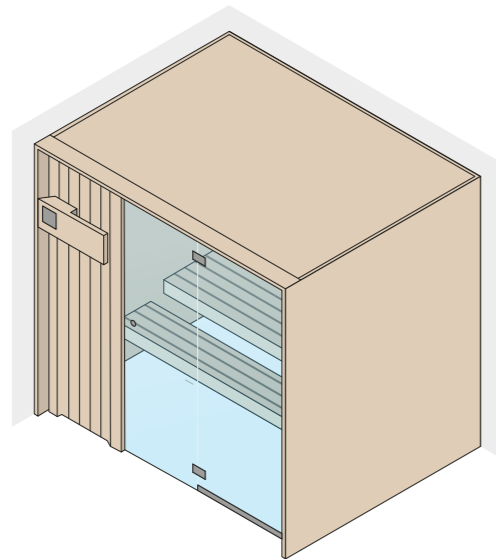

Materiali

Esterno, interno e arredi:
Hemlock Canadese.
Vetri temperati chiari 8 mm.

Caratteristiche/Componenti

Illuminazione con strip led su panca luce bianca.
Stufa con pietre.
Pannello di controllo verniciato grigio.
Funzione energy saver automatica.
Impianto elettrico canalizzato.
Panche.
Mastellino e mestolo in legno.
Clessidra.

Optional

Termoigrometro.
Poggiatesta / Poggiaschiena.
Set pedane a pavimento.
Kit tamponamento Hemlock canadese.

Dimensioni e consumo

Dimensions and absorbed power

Idea 60

210 x 160 x h 201 cm
Sauna 6 kW max
230 Vac 1N 50-60Hz
400 Vac 3N 50-60Hz

Idea 45

180 x 145 x h 201 cm
Sauna 4,5 kW max
230 Vac 1N 50-60Hz
400 Vac 3N 50-60Hz

Idea 30

132 x 125 x h 201 cm
Sauna 4 kW max
230 Vac 1N 50-60Hz

Su misura
Custom size

Materials

Outside, Inside and Fitting:
Canadian Hemlock.
8 mm clear tempered glass.

Features/Components

Wall lighting with Led white light.
Heater with stones.
Control panel with brushed steel finish.
Automatic energy saver function.
Electrical system with protected cable ducts.
Benches.
Wooden bucket and ladle.
Hourglass.

Optional

Thermo-hygrometer.
Headrest / Backrest.
Floor platforms.
Padding kit Canadian hemlock.

effe
PERFECT WELLNESS

The logo for effe Perfect Wellness. It features the brand name 'effe' in a large, lowercase, sans-serif font. Below it, the tagline 'PERFECT WELLNESS' is written in a smaller, uppercase, sans-serif font. To the right of the text is a circular emblem containing three symbols: a sun, a water drop, and a steam symbol. The words 'PERFECT WELLNESS', 'SAUNA', and 'HAMMAM WATER' are arranged around the perimeter of the emblem.